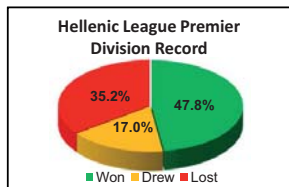

League	Pld	Won	Drew	Lost	For	Agst	Pts	Position	Top Scorer	Win%	Drew%	Loss%
Hellenic League Div 1	184	76	40	68	300	286	286	15th	Not known	41.3%	21.7%	37.0%
Hellenic League Prem Div	900	430	153	317	1,745	1,375	1,375	10th	Not known	47.8%	17.0%	35.2%

Hellenic Years - 2000-2001

"A goal from Lee Stoddart after seven minutes and a penalty from Paul Harper three minutes later gave Wootton Bassett a Wilts Senior Cup Final victory over Shrewton United by 2-0. Shrewton tried hard to get on terms in the second half but the woodwork and some excellent keeping by Richard Stevens prevented them from scoring."

Elsewhere in the non-league scene the Hellenic Premier Division was won by Swindon Supermarine who finished twelve points clear of runners-up Brackley Town. Carterton Town won the Challenge Cup and Swindon Supermarine won the Floodlit Cup for the second consecutive season.

Meanwhile in the Wiltshire League, the Premier Division was won by Cricklade Town with Shrewton United runners-up. The Intermediate Division champions were Wanborough United, with Blunsdon United runners-up. Ashton Keynes were crowned Junior Division 1 champions with Wroughton Reserves finishing as runners-up. Junior Division 2 was won by Swindon Eagles with Wootton Bassett United runners-up.

Cricklade Town finally won the Addkey Senior KO Cup the second consecutive season defeating Devizes Town Reserves in the final. Swindon Eagles defeated Wootton Bassett United in the final of the Fountain Trophies Junior Cup.

Elsewhere, in the Swindon & District League the Premier Division champions were County Ground. Division One champions were Fusion Coleview and Division Two was won by Moredon Gulag. Queenstown lifted the Division 3 title. The Advertiser Cup was won by Liden whilst the George Thomas Cup was won by Queenstown.

In the world of professional football, Manchester United win the league finishing ten points clear of second placed Arsenal. The Gunners also suffer the agony of losing the FA Cup Final, going down 2-1 against Liverpool. The Anfield team, meanwhile, completed a unique treble, also adding the League Cup and UEFA Cup titles. Leeds United reach the Champions League semi-finals, while Swindon Town finish 20th in the third tier of English football, avoiding relegation by just one point.

In the world of the pop charts, other than Billie Piper, the songs that topped the charts during the season included:

Singles

Can We Fix It
Whole Again
Pure and Simple

Bob the Builder
Atomic Kitten
Hear'Say

Albums

1
No Angel
Just Enough Education to Perform
Sing When Your Winning

The Beatles
Dido
Sterophonics
Robbie Williams

Hellenic League Premier Division - Season 2000-01