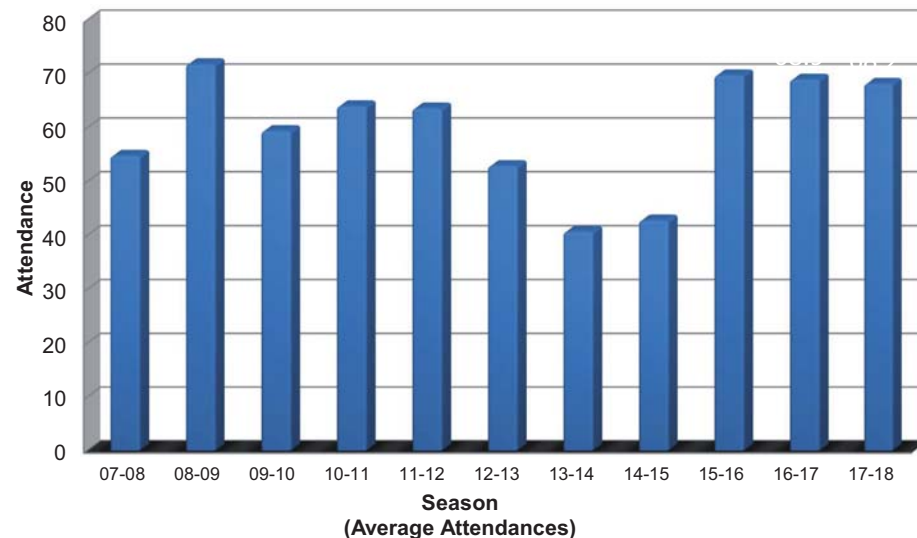

RWBTFC Attendances

RWBTFC Average Home League Attendances - Last 10 Years plus current season