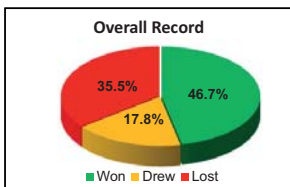

League	Pld	Won	Drew	Lost	For	Agst	Pts	Position	Top Scorer	Win%	Drew%	Loss%
Hellenic League Div 1	184	76	40	68	300	286	286	15th	Not known	41.3%	21.7%	37.0%
Hellenic League Prem Div	900	430	153	317	1,745	1,375	1,375	10th	Not known	47.8%	17.0%	35.2%

Hellenic Years - 2000-2001

"A goal from Lee Stoddart after seven minutes and a penalty from Paul Harper three minutes later gave Wootton Bassett a Wilts Senior Cup Final victory over Shrewton United by 2-0. Shrewton tried hard to get on terms in the second half but the woodwork and some excellent keeping by Richard Stevens prevented them from scoring."

Elsewhere in the non-league scene the Hellenic Premier Division was won by Swindon Supermarine who finished twelve points clear of runners-up Brackley Town. Carterton Town won the Challenge Cup and Swindon Supermarine won the Floodlit Cup for the second consecutive season.

Meanwhile in the Wiltshire League, the Premier Division was won by Cricklade Town with Shrewton United runners-up. The Intermediate Division champions were Wanborough United, with Blunsdon United runners-up. Ashton Keynes were crowned Junior Division 1 champions with Wroughton Reserves finishing as runners-up. Junior Division 2 was won by Swindon Eagles with Wootton Bassett United runners-up.

Cricklade Town finally won the Addkey Senior KO Cup the second consecutive season defeating Devizes Town Reserves in the final. Swindon Eagles defeated Wootton Bassett United in the final of the Fountain Trophies Junior Cup.

Elsewhere, in the Swindon & District League the Premier Division champions were County Ground. Division One champions were Fusion Coleview and Division Two was won by Moredon Gulag. Queenstown lifted the Division 3 title. The Advertiser Cup was won by Liden whilst the George Thomas Cup was won by Queenstown.

In the world of professional football, Manchester United win the league finishing ten points clear of second placed Arsenal. The Gunners also suffer the agony of losing the FA Cup Final, going down 2-1 against Liverpool. The Anfield team, meanwhile, completed a unique treble, also adding the League Cup and UEFA Cup titles. Leeds United reach the Champions League semi-finals, while Swindon Town finish 20th in the third tier of English football, avoiding relegation by just one point.

In the world of the pop charts, other than Billie Piper, the songs that topped the charts during the season included:

Singles

Can We Fix It
Whole Again
Pure and Simple

Bob the Builder
Atomic Kitten
Hear'Say

Albums

1
No Angel
Just Enough Education to Perform
Sing When Your Winning

The Beatles
Dido
Sterophonics
Robbie Williams

Hellenic League Premier Division - Season 2000-01