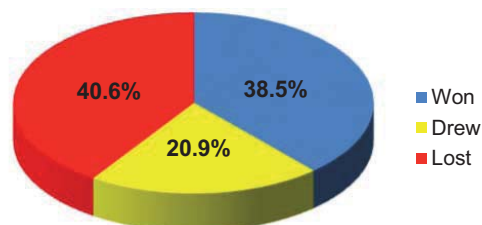

Premier Division	416	126	83	207	523	785	458	Won:Drew:Lost Ratio	30.3%	20.0%	49.8%
Division 1 West	226	116	44	66	444	310	392	Won:Drew:Lost Ratio	51.3%	19.5%	29.2%
Division 1	380	151	87	142	623	596	540	Won:Drew:Lost Ratio	39.7%	22.9%	37.4%

Nickname	Bassett
Record Gate	2,103 v Swindon Town (1991)
Best Gate - 2015/16	204 v Highworth Town
Average Hellenic Attendance 2015/16	69.7 (14/15 = 42.8)
Top Scorer - 2016/17	Steve Robertson - 27 Goals
Record Known Win	16 - 0 v Clyffe Pypard (1933/34)
Record Known Defeat	1 - 16 v Warminster T (3/11/1945)

Most Frequent Results	Games
Draw 1 - 1	109
Lose 0 - 1	86
Win 2 - 1	69
Lose 1 - 2	66
Win 1 - 0	65
Draw 2 - 2	61

% of Games Won, Drawn & Lost in Hellenic League (Total)