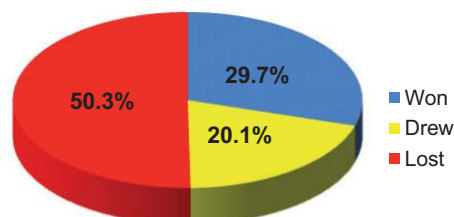

% of Games Won, Drawn & Lost in Hellenic League (Premier Division)

Christmas Sports 1 - Answers

1. In which year was the last English football league match played on Christmas Day?
   1965 (Blackpool vs Blackburn).
2. Which England football manager was famous for his use of the "Christmas Tree" formation?
   Terry Venables.
3. Traditionally taking place on Boxing Day, on which racecourse is the King George VI Chase run?
   Kempton Park.
4. For which Premiership side did Andy Carroll make his professional debut in 2006?
   Newcastle United.
5. Born on Christmas Day 1984, who became England's most capped Test cricket player in 2016?
   Alastair Cook.
6. Which country sport traditionally takes place at Sandringham on Boxing Day?
   Pheasant Shoot.
7. Which manager was sacked by Chelsea just after enjoying Christmas dinner with the team?
   Jose Mourinho.
8. Which country did ex Blackburn and Manchester City player Roque Santa Cruz represent at international level?
   Paraguay.
9. Which ground traditionally hosts the Australian Boxing Day Test Match?
   Melbourne Cricket Ground.
10. Winner of the silver medal in both the 100 and 200m at the London Olympics, which Jamaican sprinter was born on Boxing Day 1989?
    Yohan Blake.
11. In which country does the elite bandy match known as Annandagsbandy take place every Boxing Day?
    Sweden.
12. Which yacht race, widely considered to be one of the most difficult in the World commences in Australia every Boxing Day?
    Sydney to Hobart Yacht Race.
13. Born on December 26th 1935, which West Indian cricketer succeeded Gary Sobers as captain of their test side?
    Rohan Kanhai.
14. Which sporting event takes place in Hyde Park each Christmas Day over a course of 100 yards?
    The Serpentine Swimming Race (Peter Pan Cup).
15. Who suffered a severe knee injury on 26th December 1962 ending his playing career but allowing him to pursue a managerial role that led to winning the European Cup in both 1979 and 1980?
    Brian Clough.
16. Francoise Durr, born on Christmas Day 1942, reached 27 Grand Slam tennis finals, but which was the only Grand Slam singles title that she won?
    French Open (1967).
17. What was special about the Chelsea team that took the field against Southampton on 26th December 1999?
    First starting line-up to contain no British players.
18. Which County Cricket team did South African Jaques Rudolph play for during the 2016 season?
    Glamorgan.
19. The Suppression of Unlawful Games Act of 1541 banned all sports in England on Christmas Day except for which one?
    Archery.
20. Which Welsh International footballer, born on Boxing Day 1990, joined Arsenal from Cardiff City in 2008?
    Aaron Ramsey.