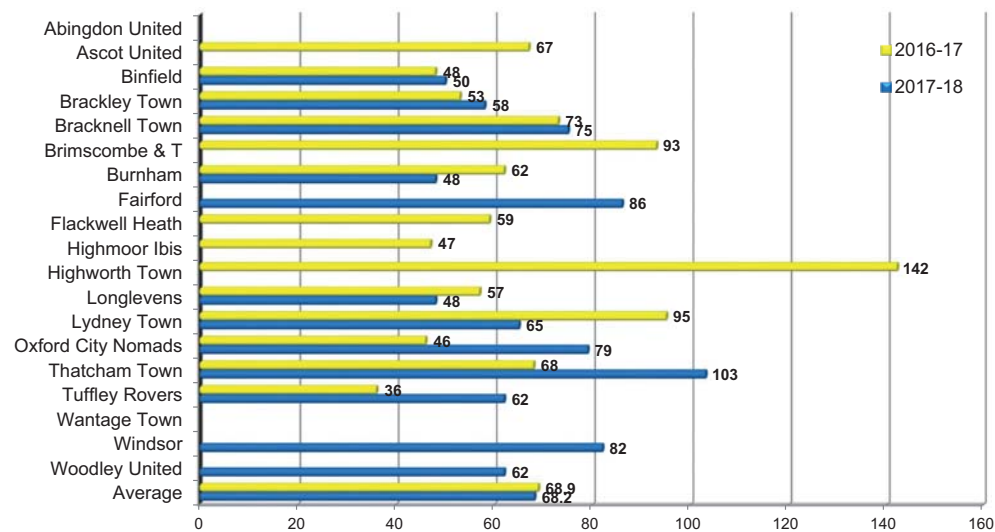

RWBTFC Attendances - Season 2017-18 (and comparison to 2016-17)