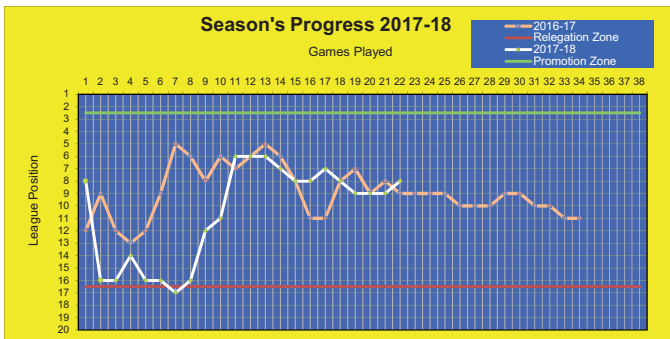

RWBTFC First Team Stats 2017-18

Wilts Senior Cup

WOOTTON BASSETT TOWN FOOTBALL CLUB STATS PAGE