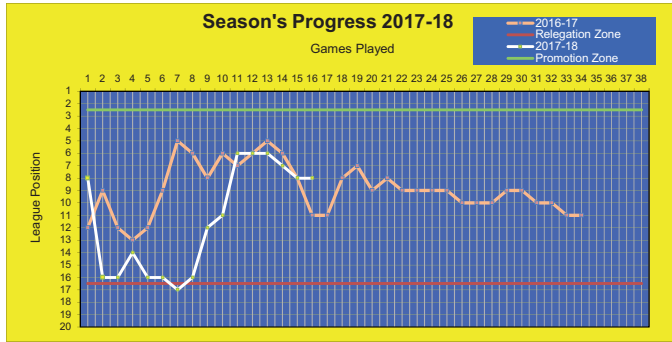

RWBTFC First Team Stats 2017-18

Wilts Senior Cup

WOOTTON BASSETT TOWN FOOTBALL CLUB STATS PAGE

	This	Last	+(*)
Brackley Town Saints (A)	1	3	(2)
Bracknell Town (H)	0	0	(2)
Lydney Town (A)	1	0	(1)
Windsor (H)	1	0	0
Thatcham (H)	0	0	0
Highworth Town (A)	0	1	(1)
Flackwell Heath (A)	0	0	(1)
Brackley Town Saints (H)	3	3	(1)
Lydney Town (H)	3	0	2
Highmoor Ibis (A)	3	3	2
Tuffley Rovers (A)	3	0	5
Burnham (H)	3	3	5
Windsor (A)	3	0	8
Brimscombe (A)	0	1	7
Oxford City Nomads (H)	0	3	4
Fairford (H)	1	3	2

	Appearances 2017-18	Starts	As Sub	Total	Goals
1 Giorgio Wrona	21	1	22	2	
2 Sam Packer	20	0	20	9	
3 Matt Cheetham	16	2	18	2	
4 Callum Wright	15	3	18	2	
5 Dan Lawrence	17	0	17	2	
6 Harvey Scholes	14	3	17	2	
7 Ben Lodge	5	12	17	2	
8 Steve Yeardley	14	2	16	3	
9 Sam Collier	10	6	16	8	
10 Kieran Diaz-Benitez	15	0	15	0	
11 Kai Robinson	13	0	13	0	
12 Chris Jackson	12	1	13	1	
13 Antonio Gerrish	11	1	12	0	
14 Rory Sproule	11	0	11	1	
15 Adam Corcoran	8	2	10	1	
16 Dale Richards	6	1	7	0	
17 Jonny Aitkenhead	6	1	7	0	
18 Aaron Maximen	2	5	7	1	
19 Nathan Gambling	3	2	5	3	
20 Aaron Stevens	3	2	5	0	
21 Mason Thompson	2	3	5	0	
22 Dan Bailey	1	4	5	0	
23 Matthew Bulman	3	0	3	0	
24 Dave Coleman	3	0	3	0	
25 Levi Cox	2	1	3	0	
26 George Lance	0	3	3	0	
27 George Drewitt	2	0	2	0	
28 Anthony Brown	2	0	2	0	
29 Josh Hughes	2	0	2	0	
30 Nathan Hawkins	1	0	1	0	
31 Jon Beeden	1	0	1	0	
32 Matthew Jones	1	0	1	0	
33 Ryan Withers	0	1	1	0	
34 Ryan Rawlins	0	1	1	0	
35 Josh Coombe	0	1	1	0	

RWBTFC Career	
Total	Goals
22	2
139	25
101	2
60	4
17	0
66	9
17	2
457	71
122	68
15	0
13	0
13	1
12	0
11	1
162	9
126	14
54	7
8	1
48	20
14	0
5	0
142	33
3	0
3	0
33	15
21	0
85	1
2	0
2	0
118	3
28	5
1	0
8	1
1	0
1	0