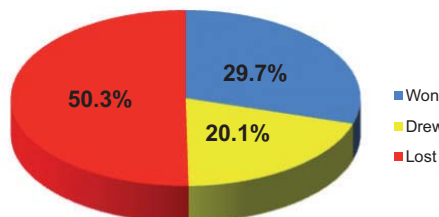

% of Games Won, Drawn & Lost in Hellenic League (Premier Division)

SIT-COM CHARACTERS

Can you identify these classic UK sit-coms from the characters listed?

	CHARACTERS	SIT-COM
1	<i>Daisy, Rose & Onslow.</i>	KEEPING UP APPEARANCES.
2	<i>Richard De Vere & Marjory Frobisher.</i>	TO THE MANOR BORN.
3	<i>Nurse Gladys Emmanuel & Arkwright</i>	OPEN ALL HOURS.
4	<i>Joey, Jack & Aveline.</i>	BREAD.
5	<i>PC Reg Deadman & Gary Sparrow.</i>	GOODNIGHT SWEETHEART.
6	<i>David Pearce & Linda Cochran.</i>	DUTY FREE.
7	<i>Sgt Maj Snudge & Corporal Springer.</i>	THE ARMY GAME.
8	<i>Vincent Pinner & Penny Warrender.</i>	JUST GOOD FRIENDS.
9	<i>Lukewarm, Godber & Officer Mackay.</i>	PORRIDGE.
10	<i>Bernard Hedges, Norman Potter & Eric Duffy.</i>	PLEASE SIR!
11	<i>Compo, Clegg & Foggy.</i>	LAST OF THE SUMMER WINE.
12	<i>Dougal, Mrs Doyle & Bishop Brennan.</i>	FATHER TED.
13	<i>Ben Harper, Susan Harper & Roger Bailey.</i>	MY FAMILY.
14	<i>Jean Warboys, Patrick Trench & Margaret Meldew.</i>	ONE FOOT IN THE GRAVE.
15	<i>Alan Moore, Miss Jones & Vienna (The cat).</i>	RISING DAMP.
16	<i>Trigger, Boycie & Uncle Albert.</i>	ONLY FOOLS & HORSES.
17	<i>Ted Bavis, Spike Dixon & Gladys Pugh.</i>	HI-DI-HI!
18	<i>Stan Butler, Olive & Inspector Blake.</i>	ON THE BUSES.
19	<i>Mick Garvey, "The Oracle" & Mateo.</i>	BENIDORM.
20	<i>Yvette Carte-Blanc, Herr Flick & Rene Artois.</i>	ALLO, 'ALLO
21	<i>Betty Spencer, Mrs Fisher & Jessica.</i>	SOME MOTHERS DO 'AVE 'EM.
22	<i>Brian Potter, Jerry Dignan & Paddy O'Shea.</i>	PHOENIX NIGHTS.
23	<i>Betty Slocombe & Wilberforce Humpries.</i>	ARE YOU BEING SERVED?
24	<i>Polly Sherman, Major Gowen & Manuel.</i>	FAWLTY TOWERS.
25	<i>Saffron Monsoon, Bubble & Patsy Stone.</i>	ABSOLUTELY FABULOUS.