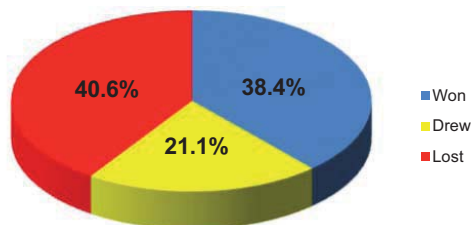

Premier Division	410	123	83	204	508	767	449	Won:Drew:Lost Ratio	30.0%	20.2%	49.8%
Division 1 West	226	116	44	66	444	310	392	Won:Drew:Lost Ratio	51.3%	19.5%	29.2%
Division 1	380	151	87	142	623	596	540	Won:Drew:Lost Ratio	39.7%	22.9%	37.4%

Nickname	Bassett
Record Gate	2,103 v Swindon Town (1991)
Best Gate - 2015/16	204 v Highworth Town
Average Hellenic Attendance 2015/16	69.7 (14/15 = 42.8)
Top Scorer - 2016/17	Steve Robertson - 27 Goals
Record Known Win	16 - 0 v Clyffe Pypard (1933/34)
Record Known Defeat	1 - 16 v Warminster T (3/11/1945)

Most Frequent Results	Games
Draw 1 - 1	109
Lose 0 - 1	86
Win 2 - 1	67
Lose 1 - 2	66
Win 1 - 0	65
Draw 2 - 2	61

% of Games Won, Drawn & Lost in Hellenic League (Total)