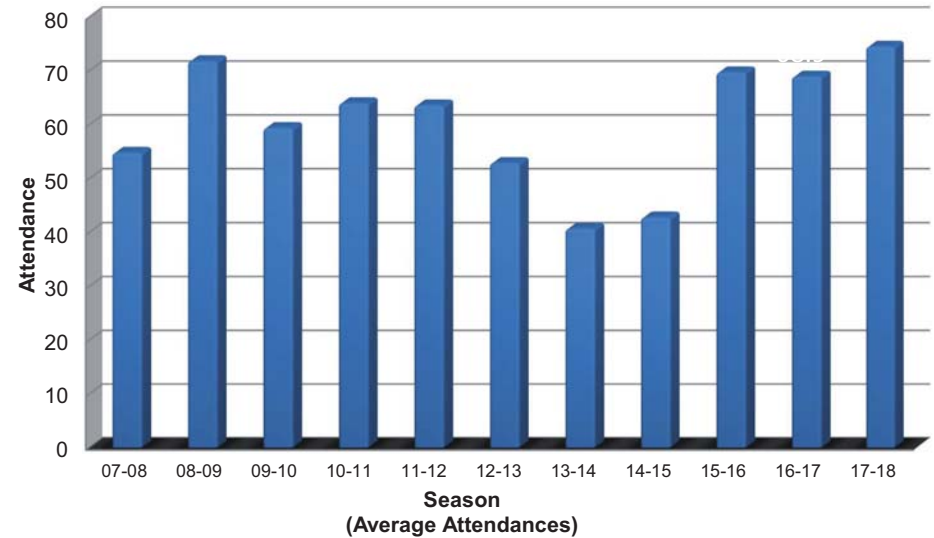

RWBTFC Attendances

RWBTFC Average Home League Attendances - Last 10 Years plus current season