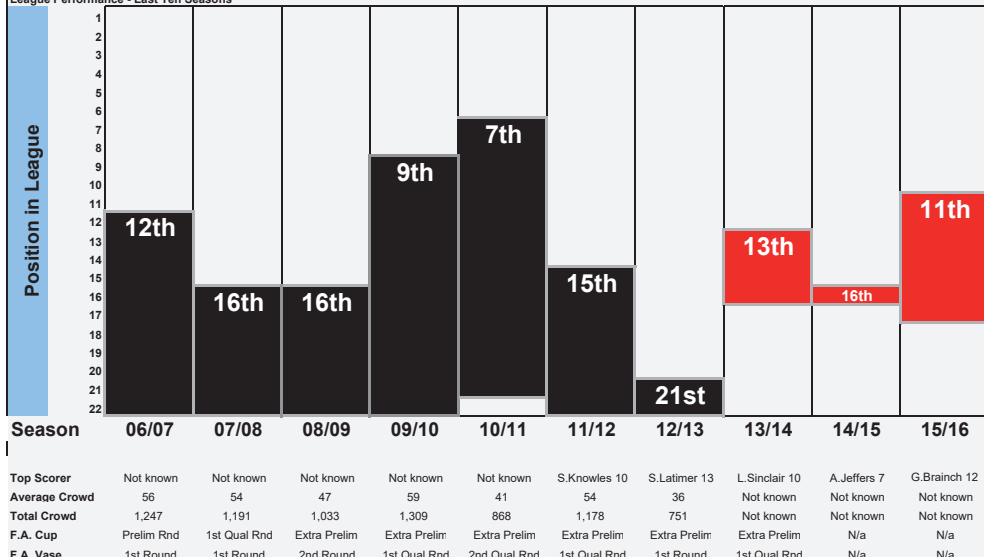

Today's Opponents

Sandhurst Town

Formed:	1910
Nickname:	The Fizzers
Chairman:	Tony Dean
Secretary:	Anne Brummer
Tel:	
Ground:	Bottom meadow, Sandhurst Memorial Park Yorktown Road Sandhurst GU47 9F
Tel:	01252 878460
Manager:	Steve Donnelly
Capacity:	Not known
Seats:	Yes
Colours:	Red shirts, Black Shorts & Socks
Ground Directions:	Once on the A321 (Yorktown Road), drive past the pitches and memorial park on your left, continue past the large car park left to a small car park opposite Park Road. There is a café (Pistachios in the Park), some skateboard ramps and a large barrier/gate. Drive through the gate and park on the grass area on the right-hand side. The Stadium itself is about 50 yards further down the track (it is visible in the corner).

Combined Counties Premier Division

Combined Counties Division 1

League Performance - Last Ten Seasons

Current Form (Last Six Games)		
Date	Opponent	Result
29-Oct-16	Wantage Town Res (A)	W 5 - 0
22-Oct-16	Gloucester Town Dev (A)	W 3 - 2
8-Oct-16	Mortimer (H)	W 4 - 0
1-Oct-16	Finchampstead (A)	L 2 - 4
24-Sep-16	Penn & Tylers (A)	L 0 - 2
17-Sep-16	Wantage Town Res (H)	W 3 - 2

v Wootton Bassett Town (Last Six Games)	
Date	Fixture & Result
	Teams have never met before

Wilts U18 Floodlit League

WOOTTON BASSETT TOWN FOOTBALL CLUB

SEASON 2016-17 U18 TEAM FIXTURES - WILTSHIRE COUNTY FLOODLIT LEAGUE

Date	Opponents	H/A	Comp	Result	Scorers
Thurs 15-Sep-16	Melksham Town	H	League	L 2 - 5	Miller 2
Thurs 22-Sep-16	Calne Town	H	League	L 2 - 4	Collins, Gillie
Thurs 29-Sep-16	Fairford Town	H	League	W 7 - 1	Miller 4, Sinclair, Holdsworth, OG
Thurs 13-Oct-16	New College Swindon	H	League	W 6 - 3	Miller 4, Kemp, Rawlings
Wed 10-Nov-16	Chippenham Town	A			
17-Nov-16	Calne Town	A			
20-Nov-16	Bradford Town Youth	H	C.Cup		
30-Nov-16	Chippenham Town	H			
	Melksham Town	A			
	Fairford Town	A			
	New College Swindon	A			

Season 2016-17

Wiltshire U18 Floodlit League - North Division

	P	W	D	L	F	A	PTS
1 Chippenham Town FC	4	4	0	0	20	6	12
2 Melksham Town FC	4	3	0	1	15	8	8
3 Royal Wootton Bassett Town FC	4	2	0	2	17	13	6
4 Calne Town FC	4	1	1	2	8	9	4
5 Fairford Town FC	4	0	1	3	7	25	1
6 New College, Swindon FC	2	0	0	2	4	10	0

Wiltshire U18 Floodlit League - South Division

	P	W	D	L	F	A	PTS
1 Salisbury FC	2	2	0	0	8	2	6
2 Bradford Town Youth FC	1	0	1	0	1	1	1
3 Amesbury Town FC	2	0	1	1	1	6	1
4 Pewsey Vale FC	1	0	0	1	2	3	0
5 Bemerton Heath Harlequins FC	0	0	0	0	0	0	0