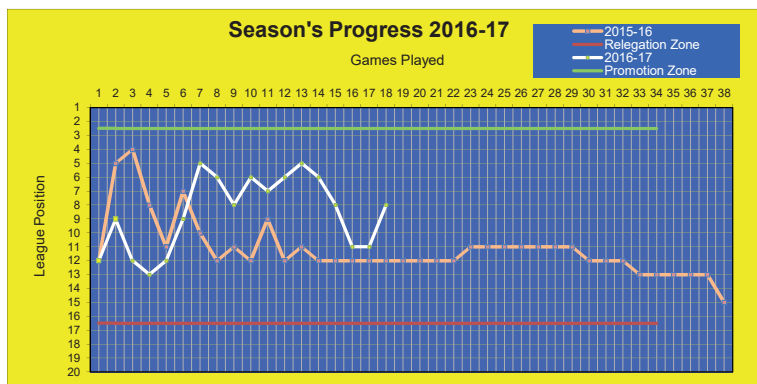

RWBTFC Stats Page 2016-17

Wilts Senior Cup History

WOOTTON BASSETT TOWN FOOTBALL CLUB STATS PAGE