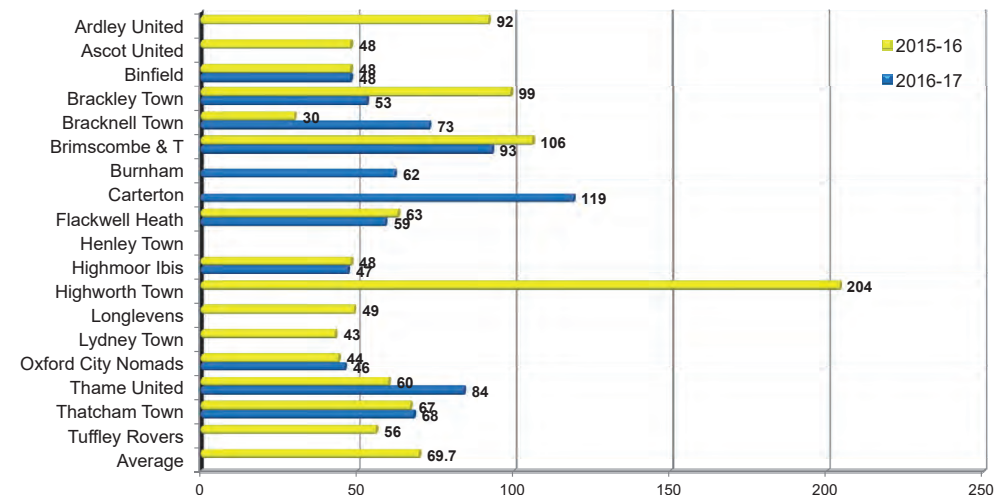

WBTFC Attendances - Season 2016-17 (and comparison to 2015-16)