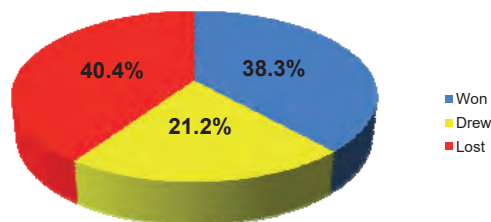

Nickname	Bassett
Record Gate	2,103 v Swindon Town (1991)
Best Gate - 2015/16	204 v Highworth Town
Average Hellenic Attendance 2015/16	69.7 (14/15 = 42.8)
Top Scorer - 2015/16	Steve Robertson - 30 Goals
Record Known Win	16 - 0 v Clyffe Pypard (1933/34)
Record Known Defeat	1 - 16 v Warminster T (3/11/1945)

% of Games Won, Drawn & Lost in Hellenic League (Total)