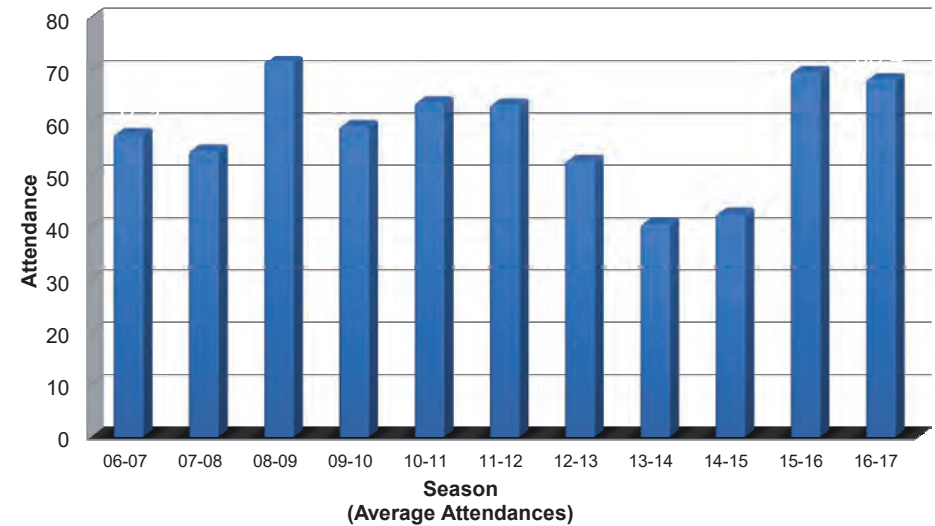

WBTFC Average Home League Attendances - Last 10 Years plus current season