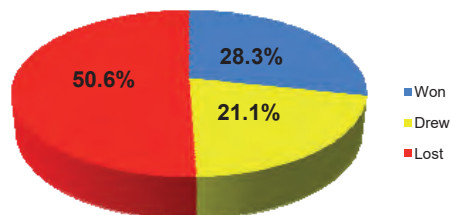

% of Games Won, Drawn & Lost in Hellenic League (Premier Division)