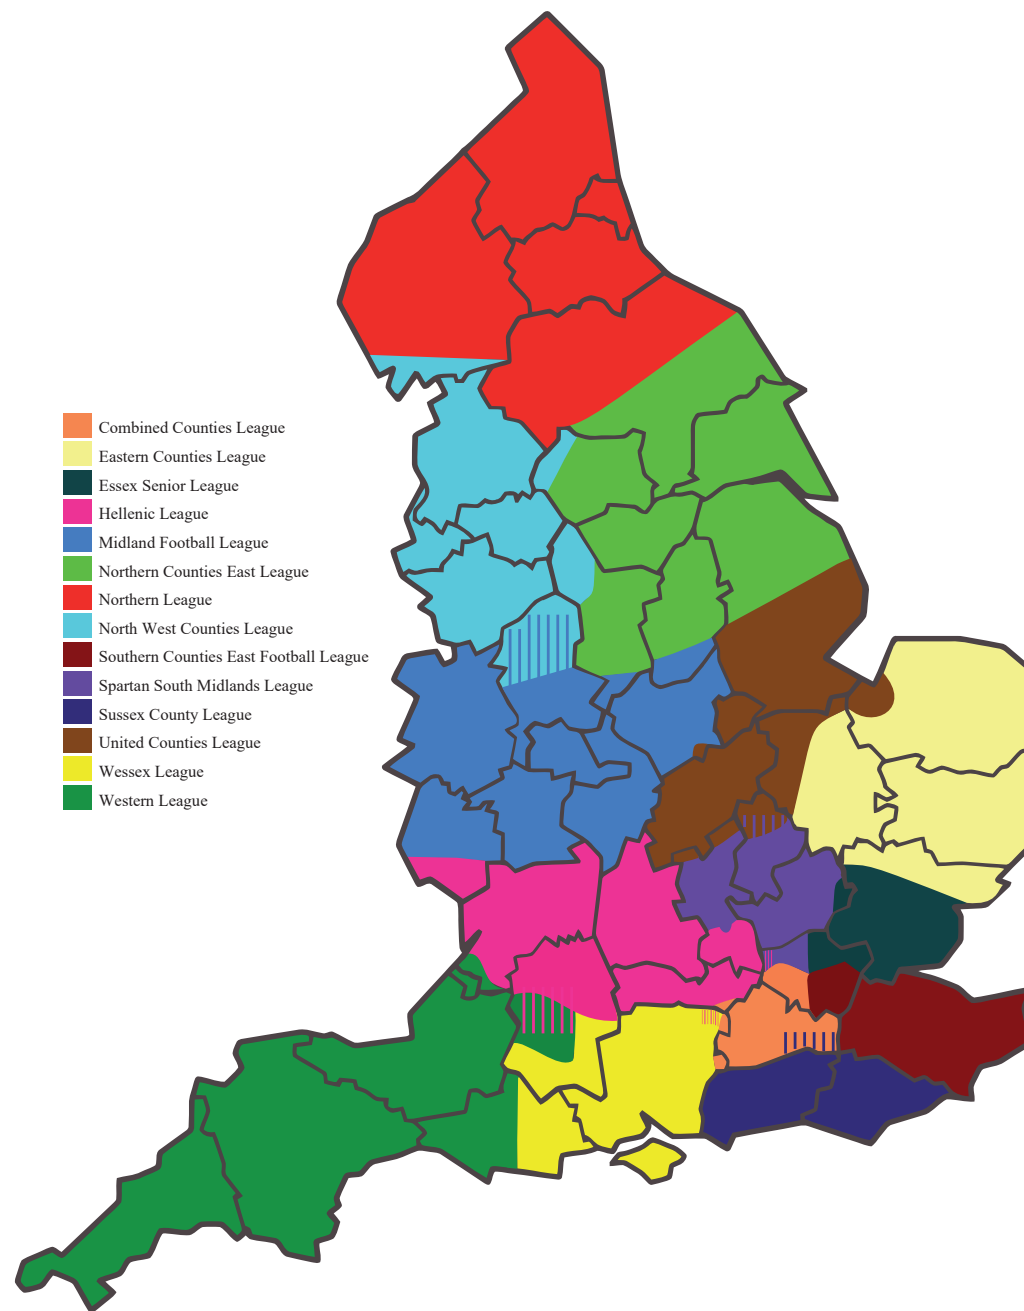

Football insurance specialists

Our years of experience in the football industry mean we have a unique awareness of the insurance risks faced by associations, leagues, clubs and individuals.

- Property - including stadiums, clubhouses and training facilities
- Personal accident
- Public liability
- Employers liability
- Directors and officers
- Motor fleet
- Construction risks
- Legal expenses
- Prize indemnity/contract bonus
- Failure to broadcast
- Event cancellation

For more information email sport@bluefingroup.co.uk
or call 0845 872 5060.

Bluefin
Sport

Bluefin Sport is a trading name of Bluefin Insurance Services Limited which is authorised and regulated by the Financial Services Authority.