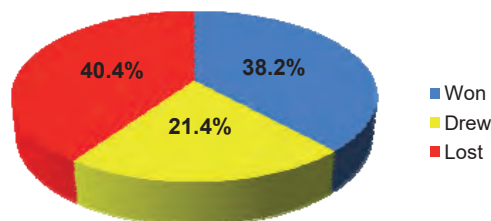

Nickname	Bassett
Record Gate	2,103 v Swindon Town (1991)
Best Gate - 2015/16	204 v Highworth Town
Average Hellenic Attendance 2015/16	69.7 (14/15 = 42.8)
Top Scorer - 2014/15	Steve Robertson - 30 Goals
Record Known Win	16 - 0 v Clyffe Pypard (1933/34)
Record Known Defeat	1 - 16 v Warminster T (3/11/1945)

% of Games Won, Drawn & Lost in Hellenic League (Total)