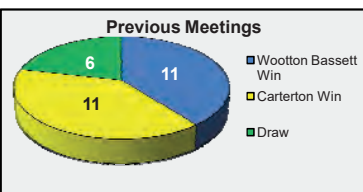

Hellenic Premier Division

Hellenic Division 1 West

League Performance - Last Ten Seasons

Season	06/07	07/08	08/09	09/10	10/11	11/12	12/13	13/14	14/15	15/16
Top Scorer	S.Avenall 15	D.Rodgers 11	M.Duerden 15	K.Lewis 21	D.Bostock 19	J.MacDonagh 14	M.Duerden 19	J.Harris 8	R.Bayliss 13	J.Dunmall 30
Average Crowd	69	35	47	46	45	29	34	21	31	37
Total Crowd	1,308	740	997	960	942	438	513	297	366	482
F.A. Cup	1st Qual Rnd	Ex Prelim Rnd	Prelim Rnd	Ex Prelim Rnd	n/a	n/a	n/a	Ex Prelim Rnd	n/a	Ex Prelim Rnd
F.A. Vase	2nd Qual Rnd	2nd Qual Rnd	2nd Qual Rnd	2nd Round	1st Round	1st Round	2nd Qual Rnd	1st Qual Rnd	2nd Qual Rnd	2nd Round

Current Form (Last Six Games)

Date	Opponent	Result
20-Apr-16	Hook Norton (A)	W 2 - 1
18-Apr-16	Letcombe (H)	W 1 - 0
14-Apr-16	New College (A)	W 4 - 0
12-Apr-16	Shortwood Utd Res (H)	W 4 - 0
9-Apr-16	Purton (A)	W 4 - 2
6-Apr-16	Letcombe (A)	D 0 - 0

v Wootton Bassett Town (Last Six Games)

Date	Fixture & Result
5-Jan-13	Wootton Bassett Town 6 Carterton 1
27-Oct-12	Carterton 1 Wootton Bassett Town 3
3-Mar-12	Carterton 2 Wootton Bassett Town 2
10-Dec-11	Wootton Bassett Town 2 Carterton 2
29-Oct-11	Wootton Bassett Town 4 Carterton 3
12-Mar-11	Carterton 2 Wootton Bassett Town 1