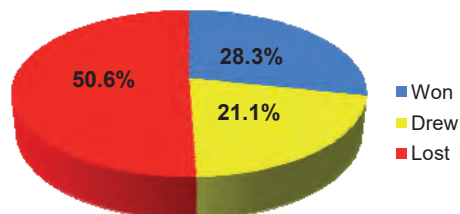

% of Games Won, Drawn & Lost in Hellenic League (Premier Division)