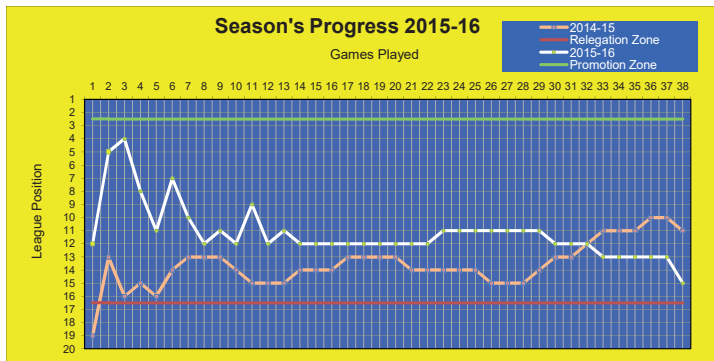

RWBTFC Stats Page 2015-16

Wilts Senior Cup History

WOOTTON BASSETT TOWN FOOTBALL CLUB STATS PAGE

* Last season comparative Newbury
** Last season comparative Shrivenham
*** Last season comparative Reading Town
# Last season comparative Holyport
Last season comparative Cheltenham Saracens

Appearances 2015-16	Starts	As Sub	Total	Goals
1 Harvey Scholes	42	7	49	7
2 Dan Bailey	45	3	48	7
3 Dan Comer	46	6	46	2
4 Nathan Hawkins	43	1	44	1
5 Stephen Olphert	40	3	43	8
6 Matt Cheetham	35	6	41	1
7 Sam Packer	40	0	40	4
8 Steve Robertson	38	0	38	30
9 Curtis Meare	38	0	38	0
10 Dale Richards	34	1	35	1
11 Adam Corcoran	30	2	32	0
12 Joe Hiscock	6	19	25	2
13 George Drewitt	17	7	24	0
14 Steve Yeardley	20	2	22	5
15 Ryan Thomas	8	10	18	1
16 Tyler Sheppard	6	11	17	2
17 Jamie Richards	12	1	13	0
18 Richie Carter	7	5	12	0
19 Kalum Youngsam	5	5	10	0
20 Luke Kuczynski	9	0	9	0
21 Scott Walduck	6	2	8	0
22 Daniel Smith		7	7	0
22 Sam Ockwell	6		6	0
23 Hugo Vivash		6	6	0
24 Martin Sinclair	2	4	6	0
25 Callum Wright	3	2	5	0
26 Dane Moulden	4	1	5	0
27 Nathan Gambling	2	2	4	1
28 Cristy Millar		4	4	0
29 Aaron Oakley	2	1	3	0
30 James Skinner		2	2	0
31 Josh Fowler		2	2	0
32 Dan Carter	2		2	0
33 Eddie Salisbury	2		2	0
34 Jack Ellis		1	1	0
35 Jake Covey		1	1	0
36 Joe Williamson		1	1	0
37 Marcus Lewis	1		1	0
38 Lewis Tidy		1	1	0
39 Ryan Collins		1	1	0
Own Goals		-		1

RWBTFC Career	
Total	Goals
49	7
94	25
46	2
88	1
43	8
41	1
87	10
59	46
42	0
80	3
134	7
56	5
63	1
405	61
59	4
44	6
13	0
189	3
24	1
25	0
33	1
7	0
51	2
12	1
6	0
40	2
5	0
43	17
4	0
3	0
39	6
2	0
2	0
2	0
27	4
2	0
1	0
1	0
1	0
1	0

Points Progress v 2014-15			
	This	Last	+(/-)
Brackley Town (H) #	1	3	(2)
Oxford City (A)	3	0	1
Ardley Utd (H)	3	3	1
Flackwell Heath (A)	0	1	0
Lydney Town (A)*	0	3	(3)
Ascot United (A)	3	0	0
Highworth Town (H)	0	0	0
Thame United (A)	0	0	0
Abingdon Utd (A)	3	1	2
Binfield (A)	0	0	2
Wokingham & Em (H)**	3	1	4
Tuffley Rovers (A)##	1	3	2
Abingdon Utd (H)	3	1	4
Longlevens (A)***	0	3	1
Flackwell Heath (H)	0	0	1
Highmoor Ibis (A)	0	0	1
Thatcham (A)	3	3	1
Milton United (H)	0	3	(2)
Bracknell Town (H)	3	0	1
Thame Utd (H)	3	1	3
Kidlington (H)	0	1	2
Highworth Town (A)	0	3	(1)
Brimscombe & T (H)	3	3	(1)
Ardley Utd (A)	0	0	(1)
Oxford City (H)	3	1	1
Longlevens (H)***	0	3	(2)
Wokingham & Em (A)**	3	3	(2)
Kidlington (A)	0	0	(2)
Tuffley Rovers (H)##	1	3	(4)
Lydney Town (H)*	0	3	(7)
Highmoor Ibis (H)	0	0	(7)
Milton United (A)	1	0	(6)
Brackley Town (A)#	1	0	(5)
Binfield (H)	0	1	(6)
Brimscombe (A)	0	3	(9)
Ascot United (H)	0	0	(9)
Thatcham (H)	0	0	(9)
Bracknell Town (A)	0	1	(10)