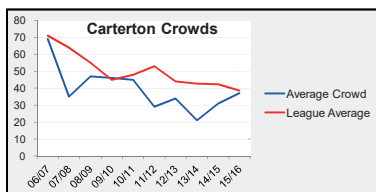

Hellenic Premier Division

Hellenic Division 1 West

League Performance - Last Ten Seasons

Season	06/07	07/08	08/09	09/10	10/11	11/12	12/13	13/14	14/15	15/16
Top Scorer	S.Avenall 15	D.Rodgers 11	M.Duerden 15	K.Lewis 21	D.Bostock 19	J.MacDonagh 14	M.Duerden 19	J.Harris 8	R.Bayliss 13	J.Dunmall 30
Average Crowd	69	35	47	46	45	29	34	21	31	37
Total Crowd	1,308	740	997	960	942	438	513	297	366	482
F.A. Cup	1st Qual Rnd	Ex Prelim Rnd	Prelim Rnd	Ex Prelim Rnd	n/a	n/a	n/a	Ex Prelim Rnd	n/a	Ex Prelim Rnd
F.A. Vase	2nd Qual Rnd	2nd Qual Rnd	2nd Qual Rnd	2nd Round	1st Round	1st Round	2nd Qual Rnd	1st Qual Rnd	2nd Qual Rnd	2nd Round

Current Form (Last Six Games)

Date	Opponent	Result
20-Apr-16	Hook Norton (A)	W 2 - 1
18-Apr-16	Letcombe (H)	W 1 - 0
14-Apr-16	New College (A)	W 4 - 0
12-Apr-16	Shortwood Utd Res (H)	W 4 - 0
9-Apr-16	Purton (A)	W 4 - 2
6-Apr-16	Letcombe (A)	D 0 - 0

v Wootton Bassett Town (Last Six Games)

Date	Fixture & Result
5-Jan-13	Wootton Bassett Town 6 Carterton 1
27-Oct-12	Carterton 1 Wootton Bassett Town 3
3-Mar-12	Carterton 2 Wootton Bassett Town 2
10-Dec-11	Wootton Bassett Town 2 Carterton 2
29-Oct-11	Wootton Bassett Town 4 Carterton 3
12-Mar-11	Carterton 2 Wootton Bassett Town 1