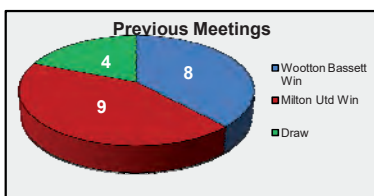

Today's Opponents

Milton United

Formed: 1909
Nickname: Miltonians
Chairman: Andy Burchette
Secretary: Lee Chapple

Ground: Potash Lane Milton Heights, OX13 6AG
Tel: 01235 832999
Manager: Paul Bedwell
Capacity:
Seats:
Colours: Claret Shirts, Sky shorts and Claret socks

Ground Directions: Exit A34 at Milton, 10 miles south of Oxford ad 12 miles north of Junction 13 of the M4. Take A4130 towards Wantage approximately 200 metres turn 1st left then right into Milton Hill. Ground 400 metres on the left.

Hellenic League Premier

Hellenic Division 1 East

Season	05/06	06/07	07/08	08/09	09/10	10/11	11/12	12/13	13/14	14/15

Top Scorer	V.Rusher 14	V.Rusher 42	V.Rusher 13	L.Keyes 14	R.Williams 11	P.Sanders 25	W.McCabe 11	J.Parker 20	R.Joyce 15	R.Claydon 16
Average Crowd	76	68	68	45	45	33	33	33	52	59
Total Crowd	1,528	1,291	1,433	939	672	434	493	457	570	1,057
F.A. Cup	Extra Prelim	Extra Prelim	Extra Prelim	Extra Prelim	Prelim Rnd	Extra Prelim	Extra Prelim	n/a	1st Qual Rnd	1st Qual Rnd
F.A. Vase	2nd Qual Rnd	1st Round	2nd Qual Rnd	2nd Qual Rnd	2nd Qual Rnd	1st Qual Rnd	2nd Qual Rnd	2nd Qual Rnd	1st Round	2nd Qual Rnd

Current Form (Last Six Games)		
Date	Opponent	Result
14-Nov-15	v Kidlington (H)	L 0 - 5
31-Oct-15	v Binfield (H)	L 0 - 2
27-Oct-15	v Thame United (A)	L 0 - 1
24-Oct-15	v Thatcham Town (H)	L 1 - 4
20-Oct-15	v Highworth Town (H)	L 0 - 2
17-Oct-15	v Longlevens (A)	W 4 - 1

v Wootton Bassett Town (Last Six Games)		
Date	Fixture	Result
1-Nov-14	Milton United 2 Wootton Bassett Town 1	
25-Oct-14	Wootton Bassett Town 2 Milton United 1	
12-Sep-11	Milton United 1 Wootton Bassett Town 2	
22-Jan-05	Milton United 1 Wootton Bassett Town 2	
16-Oct-04	Wootton Bassett Town 0 Milton United 0	
21-Oct-00	Milton United 0 Wootton Bassett Town 1	

Wilts U18 Floodlit League

WOOTTON BASSETT TOWN FOOTBALL CLUB