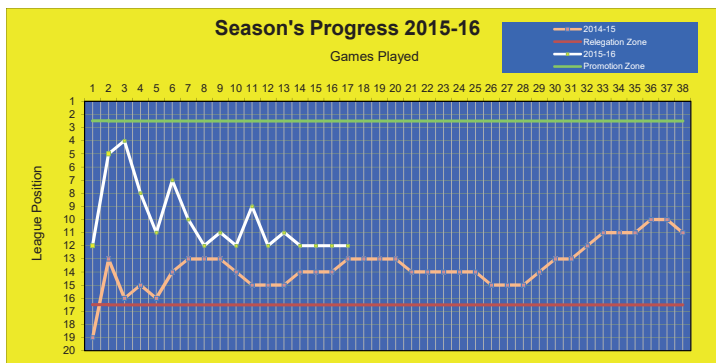

WOOTTON BASSETT TOWN FOOTBALL CLUB STATS PAGE