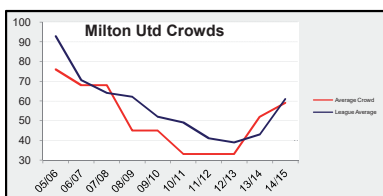

Today's Opponents

Milton United

Formed: 1909
Nickname: Miltonians
Chairman: Andy Burchette
Secretary: Lee Chapple

Ground: Potash Lane Milton Heights, OX13 6AG
Tel: 01235 832999
Manager: Paul Bedwell
Capacity:
Seats:
Colours: Claret Shirts, Sky shorts and Claret socks

Ground Directions: Exit A34 at Milton, 10 miles south of Oxford ad 12 miles north of Junction 13 of the M4. Take A4130 towards Wantage approximately 200 metres turn 1st left then right into Milton Hill. Ground 400 metres on the left.

Hellenic League Premier

Hellenic Division 1 East

Season	05/06	06/07	07/08	08/09	09/10	10/11	11/12	12/13	13/14	14/15

Top Scorer	V.Rusher 14	V.Rusher 42	V.Rusher 13	L.Keyes 14	R.Williams 11	P.Sanders 25	W.McCabe 11	J.Parker 20	R.Joyce 15	R.Claydon 16
Average Crowd	76	68	68	45	45	33	33	33	52	59
Total Crowd	1,528	1,291	1,433	939	672	434	493	457	570	1,057
F.A. Cup	Extra Prelim	Extra Prelim	Extra Prelim	Extra Prelim	Prelim Rnd	Extra Prelim	Extra Prelim	n/a	1st Qual Rnd	1st Qual Rnd
F.A. Vase	2nd Qual Rnd	1st Round	2nd Qual Rnd	2nd Qual Rnd	2nd Qual Rnd	1st Qual Rnd	2nd Qual Rnd	2nd Qual Rnd	1st Round	2nd Qual Rnd

Current Form (Last Six Games)		
Date	Opponent	Result
14-Nov-15	v Kidlington (H)	L 0 - 5
31-Oct-15	v Binfield (H)	L 0 - 2
27-Oct-15	v Thame United (A)	L 0 - 1
24-Oct-15	v Thatcham Town (H)	L 1 - 4
20-Oct-15	v Highworth Town (H)	L 0 - 2
17-Oct-15	v Longlevens (A)	W 4 - 1

v Wootton Bassett Town (Last Six Games)		
Date	Fixture	Result
1-Nov-14	Milton United 2 Wootton Bassett Town 1	
25-Oct-14	Wootton Bassett Town 2 Milton United 1	
12-Sep-11	Milton United 1 Wootton Bassett Town 2	
22-Jan-05	Milton United 1 Wootton Bassett Town 2	
16-Oct-04	Wootton Bassett Town 0 Milton United 0	
21-Oct-00	Milton United 0 Wootton Bassett Town 1	

Wilts U18 Floodlit League

WOOTTON BASSETT TOWN FOOTBALL CLUB