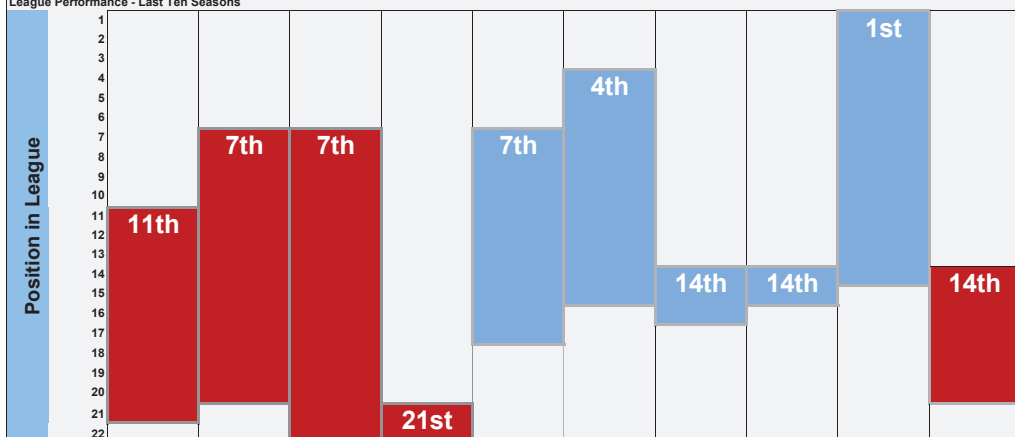

Today's Opponents

Milton United

Formed: 1909
Nickname: Miltonians
Chairman: Andy Burchette
Secretary: Lee Chapple

Ground: Potash Lane Milton Heights, OX13 6AG
Tel: 01235 832999
Manager: Paul Bedwell
Capacity:
Seats:
Colours: Claret Shirts, Sky shorts and Claret socks

Ground Directions: Exit A34 at Milton, 10 miles south of Oxford ad 12 miles north of Junction 13 of the M4. Take A4130 towards Wantage approximately 200 metres turn 1st left then right into Milton Hill. Ground 400 metres on the left.

Hellenic League Premier

Hellenic Division 1 East

League Performance - Last Ten Seasons

Season	05/06	06/07	07/08	08/09	09/10	10/11	11/12	12/13	13/14	14/15

Top Scorer	V.Rusher 14	V.Rusher 42	V.Rusher 13	L.Keyes 14	R.Williams 11	P.Sanders 25	W.McCabe 11	J.Parker 20	R.Joyce 15	R.Claydon 16
Average Crowd	76	68	68	45	45	33	33	33	52	59
Total Crowd	1,528	1,291	1,433	939	672	434	493	457	570	1,057
F.A. Cup	Extra Prelim	Extra Prelim	Extra Prelim	Extra Prelim	Prelim Rnd	Extra Prelim	Extra Prelim	n/a	1st Qual Rnd	1st Qual Rnd
F.A. Vase	2nd Qual Rnd	1st Round	2nd Qual Rnd	2nd Qual Rnd	2nd Qual Rnd	1st Qual Rnd	2nd Qual Rnd	2nd Qual Rnd	1st Round	2nd Qual Rnd

Current Form (Last Six Games)		
Date	Opponent	Result
14-Nov-15	v Kidlington (H)	L 0 - 5
31-Oct-15	v Binfield (H)	L 0 - 2
27-Oct-15	v Thame United (A)	L 0 - 1
24-Oct-15	v Thatcham Town (H)	L 1 - 4
20-Oct-15	v Highworth Town (H)	L 0 - 2
17-Oct-15	v Longlevens (A)	W 4 - 1

v Wootton Bassett Town (Last Six Games)		
Date	Fixture	Result
1-Nov-14	Milton United 2 Wootton Bassett Town 1	
25-Oct-14	Wootton Bassett Town 2 Milton United 1	
12-Sep-11	Milton United 1 Wootton Bassett Town 2	
22-Jan-05	Milton United 1 Wootton Bassett Town 2	
16-Oct-04	Wootton Bassett Town 0 Milton United 0	
21-Oct-00	Milton United 0 Wootton Bassett Town 1