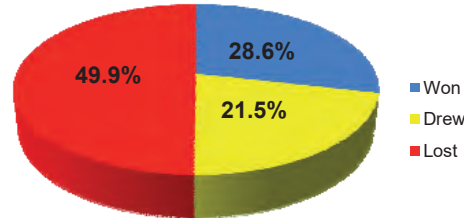

% of Games Won, Drawn & Lost in Hellenic League (Premier Division)