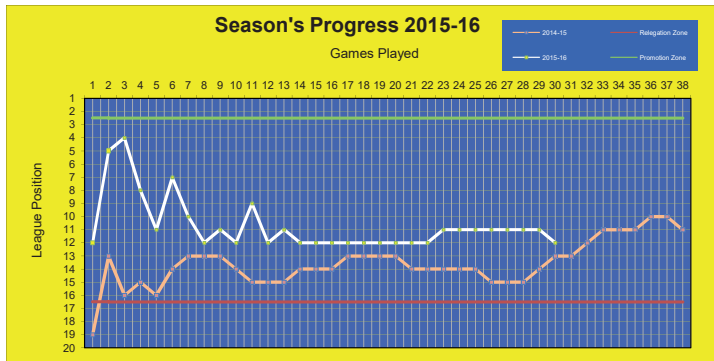

WOOTTON BASSETT TOWN FOOTBALL CLUB STATS PAGE