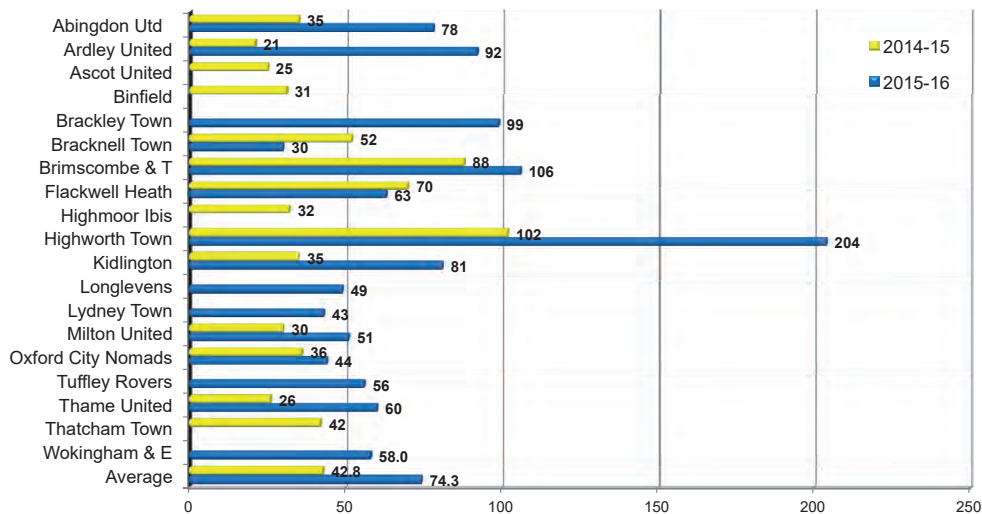

Based off information from the excellent Non-League Paper – still just £1.50 from all good newsagents.

FA Trophy

With Bassett out of the FA Vase and QPR out of the FA Cup my hopes of a Wembley visit this season rested on Woking in the FA Trophy. Away to Grimsby on Saturday, just seven days after losing to the same team up in Cleethorpes in the league I was not too hopeful and so it proved as Woking lost 2-0 at the quarter-final stage. Oh well no Wembley visit this season then.