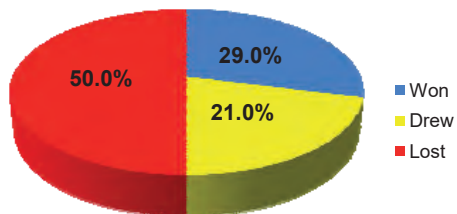

% of Games Won, Drawn & Lost in Hellenic League (Premier Division)