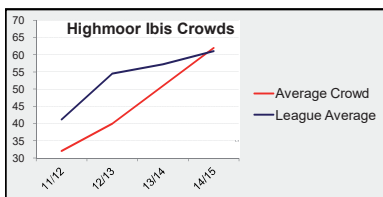

Today's Opponents

Highmoor Ibis F.C.

Formed: 2001
Nickname: Moor
Chairman: Martin Law
Secretary: Chris Gallimore

Ground: Palmer Park stadium, Wokingham Road, Reading RG6 1LF
Tel: 01189 375 080
Manager: Marcus Richardson
Capacity:
Seats: 780
Colours: Blue shirts, blue shorts

Ground Directions: From A4 (Also indicated as London Road Reading) At the Kings Road/A 329 Junction turn into the A329 the Palmer Park ground is approx. 300 metres on the left .

Reading Senior League
Hellenic Division One East
Hellenic Premier Division

League Performance - Last Ten Seasons

Season	05/06	06/07	07/08	08/09	09/10	10/11	11/12	12/13	13/14	14/15
Top Scorer	Not known	Not known	Not known	A.Robinson 11	S.Small-King 13	A.Baker 18	A.Baker 28	L.Ferdinand 13	M.Parker 23	A. White 26
Average Crowd	Not known	Not known	Not known	Not known	Not known	Not known	32	40	51	62
Total Crowd	Not known	Not known	Not known	Not known	Not known	Not known	480	724	859	1,186
F.A. Cup	n/a	n/a	n/a	n/a	n/a	n/a	n/a	n/a	1st Qual Rnd	Prelim Rnd
F.A. Vase	n/a	n/a	n/a	n/a	n/a	n/a	n/a	2nd Qual Rnd	1st Round	1st Round

Current Form (Last Six Games)		
Date	Opponents	Result
27-Feb-16	v Highworth Town (A)	W 5 - 3
20-Feb-16	v Brimscombe & Thrupp (H)	L 1 - 2
13-Feb-16	v Mortimer (H)	W 2 - 1
6-Feb-16	v Lydney Town (H)	L 0 - 2
1-Feb-16	v Finchampstead (H)	W 2 - 1
23-Jan-16	v Kidlington (H)	W 2 - 0

v Wootton Bassett Town (Last Six Games)		
Date	Opponents	Result
26-Oct-15	Highmoor Ibis 4 Wootton Bassett Town 0	
6-Dec-14	Highmoor Ibis 6 Wootton Bassett Town 0	
24-Sep-14	Wootton Bassett Town 1 Highmoor Ibis 3	
27-Nov-13	Wootton Bassett Town 2 Highmoor Ibis 2	
7-Sep-13	Highmoor Ibis 2 Wootton Bassett Town 2	
Teams only played 5 times		

Wilts U18 Floodlit League

WOOTTON BASSETT TOWN FOOTBALL CLUB SEASON 2015-16 U18 TEAM FIXTURES - WILTSHIRE COUNTY FLOODLIT LEAGUE