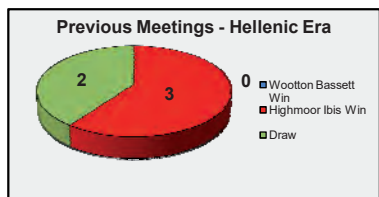

Today's Opponents

Highmoor Ibis F.C.

Formed: 2001
Nickname: Moor
Chairman: Martin Law
Secretary: Chris Gallimore

Ground: Palmer Park stadium, Wokingham Road, Reading RG6 1LF
Tel: 01189 375 080
Manager: Marcus Richardson
Capacity:
Seats: 780
Colours: Blue shirts, blue shorts

Ground Directions: From A4 (Also indicated as London Road Reading) At the Kings Road/A 329 Junction turn into the A329 the Palmer Park ground is approx. 300 metres on the left .

Reading Senior League
Hellenic Division One East
Hellenic Premier Division

League Performance - Last Ten Seasons

Season	05/06	06/07	07/08	08/09	09/10	10/11	11/12	12/13	13/14	14/15
Top Scorer	Not known	Not known	Not known	A.Robinson 11	S.Small-King 13	A.Baker 18	A.Baker 28	L.Ferdinand 13	M.Parker 23	A. White 26
Average Crowd	Not known	Not known	Not known	Not known	Not known	Not known	32	40	51	62
Total Crowd	Not known	Not known	Not known	Not known	Not known	Not known	480	724	859	1,186
F.A. Cup	n/a	n/a	n/a	n/a	n/a	n/a	n/a	n/a	1st Qual Rnd	Prelim Rnd
F.A. Vase	n/a	n/a	n/a	n/a	n/a	n/a	n/a	2nd Qual Rnd	1st Round	1st Round

Current Form (Last Six Games)		
Date	Opponents	Result
27-Feb-16	v Highworth Town (A)	W 5 - 3
20-Feb-16	v Brimscombe & Thrupp (H)	L 1 - 2
13-Feb-16	v Mortimer (H)	W 2 - 1
6-Feb-16	v Lydney Town (H)	L 0 - 2
1-Feb-16	v Finchampstead (H)	W 2 - 1
23-Jan-16	v Kidlington (H)	W 2 - 0

v Wootton Bassett Town (Last Six Games)		
Date	Opponents	Result
26-Oct-15	Highmoor Ibis 4 Wootton Bassett Town 0	
6-Dec-14	Highmoor Ibis 6 Wootton Bassett Town 0	
24-Sep-14	Wootton Bassett Town 1 Highmoor Ibis 3	
27-Nov-13	Wootton Bassett Town 2 Highmoor Ibis 2	
7-Sep-13	Highmoor Ibis 2 Wootton Bassett Town 2	
Teams only played 5 times		

Wilts U18 Floodlit League

WOOTTON BASSETT TOWN FOOTBALL CLUB SEASON 2015-16 U18 TEAM FIXTURES - WILTSHIRE COUNTY FLOODLIT LEAGUE