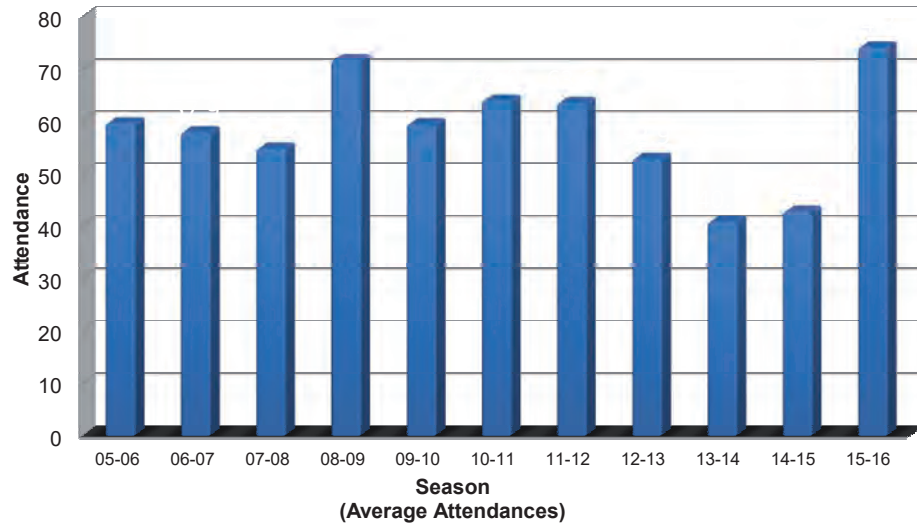

RWBTFC Attendances

Editor's Non-League Scene

WBTFC Average Home League Attendances - Last 10 Years plus current season