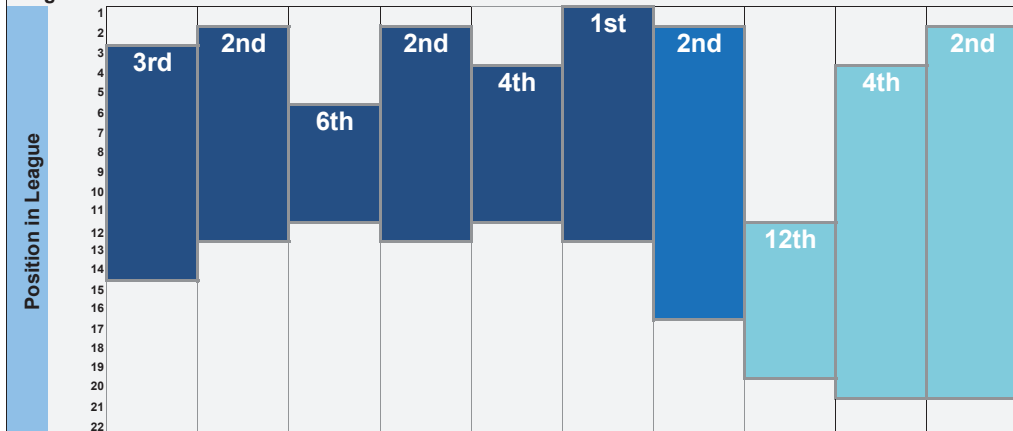

League Performance - Last Ten Seasons

Season	05/06	06/07	07/08	08/09	09/10	10/11	11/12	12/13	13/14	14/15
Top Scorer	Not known	Not known	Not known	A.Robinson 11	S.Small-King 13	A.Baker 18	A.Baker 28	L.Ferdinand 13	M.Parker 23	A. White 26
Average Crowd	Not known	Not known	Not known	Not known	Not known	Not known	32	40	51	62
Total Crowd	Not known	Not known	Not known	Not known	Not known	Not known	480	724	859	1,186
F.A. Cup	n/a	n/a	n/a	n/a	n/a	n/a	n/a	n/a	1st Qual Rnd	Prelim Rnd
F.A. Vase	n/a	n/a	n/a	n/a	n/a	n/a	n/a	2nd Qual Rnd	1st Round	1st Round