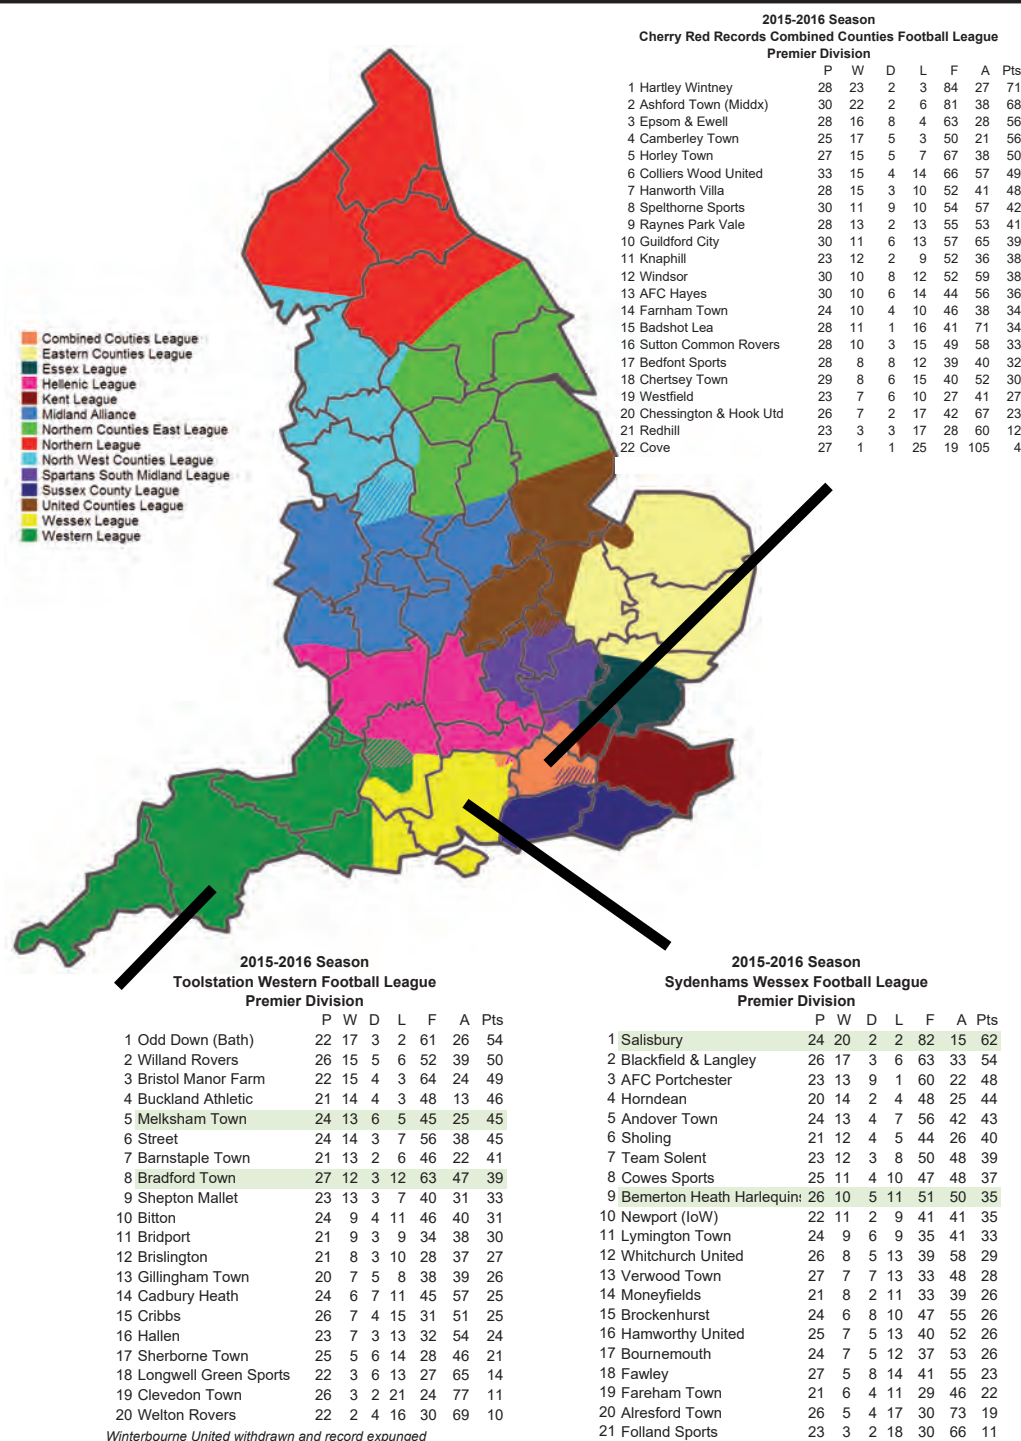

Pyramid Levels Steps 5 & 6