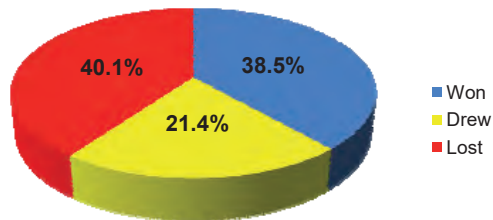

Nickname	Bassett
Record Gate	2,103 v Swindon Town (1991)
Best Gate - 2014/15	102 v Highworth Town
Average Hellenic Attendance 2014/15	42.8 (13/14 = 40.7)
Top Scorer - 2014/15	Dan Bailey - 18 Goals
Record Known Win	16 - 0 v Clyffe Pypard (1933/34)
Record Known Defeat	1 - 16 v Warminster T (3/11/1945)

% of Games Won, Drawn & Lost in Hellenic League (Total)