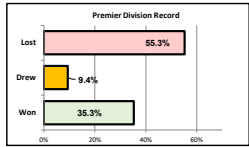

Today's Opponents Recent Record

Match Report v Torquay Utd (H)

Middlezoy Ladies Historical Record - Recent Completed Seasons + Current										
Season	League & Division	Pld	Won	Drew	Lost	For	Agst	Pts	Position	Top Scorer
2015/16	S.West Regional Women's Premier Div	14	3	1	10	23	51	10	7 out of 8	A. Rourke 13
2016/17	S.West Regional Women's Premier Div	18	5	2	11	23	37	17	7 out of 10	R. Williams 10
2017/18	S.West Regional Women's Premier Div	22	9	2	11	43	48	29	5 out of 12	A. Rourke 15
2018/19	S.West Regional Women's Premier Div	20	9	2	9	41	39	29	7 out of 11	A. Rourke & C. Snook 9
2019/20	S.West Regional Women's Premier Div	11	4	1	6	13	20	13	6 out of 10	C. Snook 6
Totals		85	30	8	47	143	195			
Won:Drew:Lost Ratio		35.3% 9.4% 55.3%								
S.West Regional Women's Premier Div		85	30	8	47	143	195	Won:Drew:Lost Ratio	35.3% 9.4% 55.3%