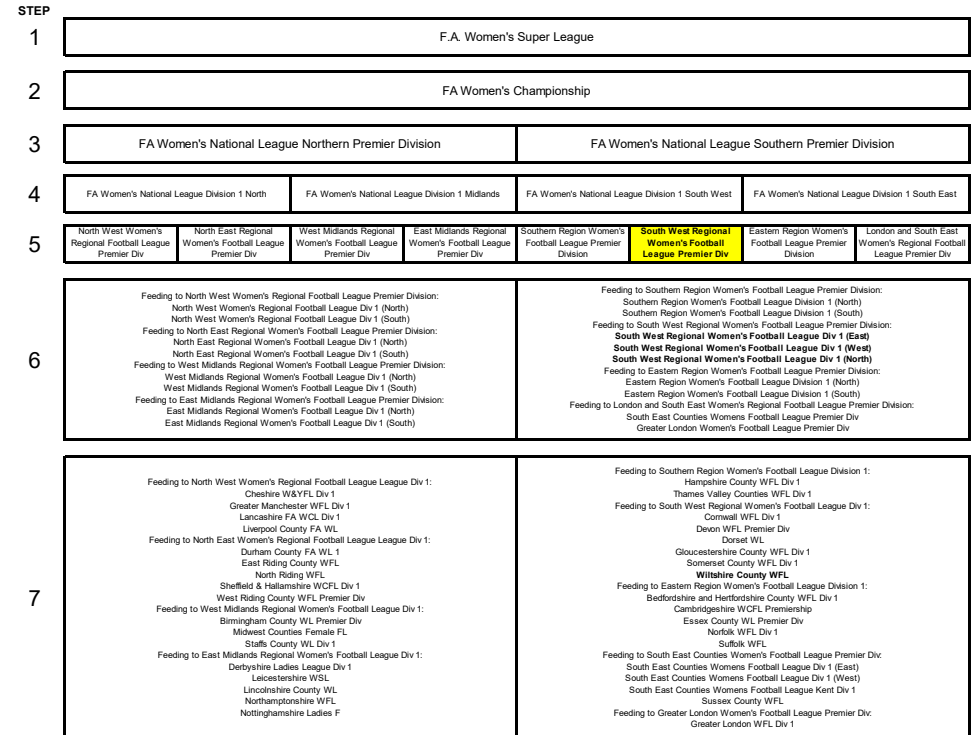

Wiltshire Clubs

- Step 4 Swindon Town FC
- Step 5 Royal Wootton Bassett Town
- Step 6 Laverstock & Ford, Swindon Spitfires, Swindon Supermarine, Swindon Town Dev, Trowbridge Town
- Step 7 FC Calne, Highworth Town, Melksham Town, Salisbury, Swindon Supermarine, Marlborough Town, Trowbridge Wanderers, Warminster Sky Blues

Wiltshire County Women's Cup Season 2019-20		
First Round - 15 September 2019		
FC Chippenham	2 - 0	Trowbridge Town
Royal W. Bassett Town	4 - 0	Laverstock & Ford
Trowbridge Wanderers	1 - 3	Salisbury FC
Quarter Finals - 17 November 2019		
Marlborough	0 - 6	FC Chippenham
Royal W. Bassett Town	13 - 0	Melksham Town
Swindon Spitfires	3 - 2	Swindon Supermarine
Swindon Town	16 - 0	Salisbury
Semi Finals - 19 January 2020		
FC Chippenham	v	Swindon Town
Swindon Spitfires	v	Royal W. Bassett Town
Final - 29th March 2020