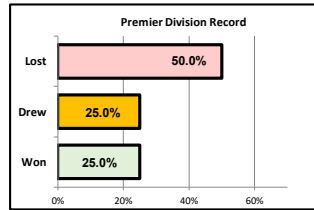

Today's Opponents Recent Record

Match Report v Keynsham T Dev (H)

Bideford Ladies Historical Record - Recent Completed Seasons + Current

Season	League & Division	Pld	Won	Drew	Lost	For	Agst	Pts	Position	Top Scorer (including cups)
2011/12	Devon Women's Division 1	16	3	2	11	23	42	11	7 out of 9	Not known
2012/13	Devon Women's Division 1	16	11	1	4	58	33	34	2 out of 9	Not known
2013/14	Devon Women's Premier League	14	5	1	8	21	61	16	6 out of 8	Not known
2014/15	Devon Women's Premier League	12	3	1	8	14	40	10	3 out of 6	Not known
2015/16	Devon Women's Premier League	10	4	3	3	18	18	15	4 out of 6	Not known
2016/17	Devon Women's Premier League	14	12	1	1	61	18	37	1 out of 8	Not known
2017/18	S.West Regional Women's Western Div 1	16	7	1	8	22	36	22	5 out of 9	B. Ellis 13
2018/19	S.West Regional Women's Western Div 1	20	13	3	4	68	26	42	3 out of 11	B. Ellis 28
2019/20	S.West Regional Women's Premier Div	4	1	1	2	6	8	4	6 out of 10	B. Ellis 5
Totals		122	59	14	49	291	282			
Won:Drew:Lost Ratio			48.4%	11.5%	40.2%					

Devon Women's Division 1	32	14	3	15	81	75	Won:Drew:Lost Ratio	43.8%	9.4%	46.9%
Devon Women's Premier League	50	24	6	20	114	137	Won:Drew:Lost Ratio	48.0%	12.0%	40.0%
S.W. Regional Women's Western Div 1	36	20	4	12	90	62	Won:Drew:Lost Ratio	55.6%	11.1%	33.3%
S.West Regional Women's Premier Div	4	1	1	2	6	8	Won:Drew:Lost Ratio	25.0%	25.0%	50.0%

Last Season - 2018-19

South West Regional Women's Football League - Western Division

	P	W	D	L	F	A	Pts
1 Plymouth Argyle Res	20	14	4	2	79	33	46
2 Plympton	20	13	4	3	73	39	43
3 Bideford	20	13	3	4	68	26	42
4 Alphington	20	11	2	7	57	32	35
5 Weston Mendip	20	10	3	7	61	28	33
6 Bude Town	20	10	0	10	46	57	30
7 St Agnes	20	7	4	9	46	56	25
8 Pen Mill	20	6	4	10	55	60	22
9 Feniton	20	6	2	12	45	57	20
10 Weston Super Mare	20	4	4	12	53	86	16
11 Exeter & Tedburn Rangers	20	1	0	19	18	127	3

Results 2018-19

	Home	Away
W 3 - 0	L 1 - 4	
D 2 - 2	L 2 - 3	
W 5 - 0	L 0 - 2	
W 3 - 0	L 2 - 5	
W 3 - 1	W 4 - 0	
W 2 - 0	D 3 - 3	
W 5 - 0	W 2 - 1	
W 3 - 0	D 2 - 2	
W 8 - 1	W 5 - 0	
W 6 - 1	W 7 - 1	

Bideford Ladies started the season with a fine 5-2 FA Cup win over Division One side St Agnes. They then opened their first ever league campaign in the Premier Division with two defeats, losing 4-2 at Bishops Lydeard in their opening league encounter and then 3-0 at home against Callington Town. They exited the FA Cup in the next round following a 9-3 defeat away at Winchester City. The first league point of the season was picked up following an excellent 0-0 draw with last season's runners-up Keynsham Development. The first league win followed in their next outing when they won 4-1 at home against Middlezoy. The past two weeks has seen them play in cup competitions. In their County Cup they went down 5-1 at home against Exeter City and then last week they went out of the Pat Sowden Cup, losing 3-0 at home to Callington Town for the second time this season.

At half time of their home encounter with Keynsham Town Development, Royal Wootton Bassett Town Ladies were well in command. A superb, hard-working performance saw them earn a 3-0 lead against last season's South West Regional Women's Football League Premier Division runners-up. It appeared to be an unassailable position. However, a poor second half display saw Bassett gift Keynsham a way back into the game. And it seemed as if the home side were going to walk away from the game with a point at best. Somehow though, they managed to sneak a victory, Hayley Huckin's second of the game, scored against the run of play, proving vital to seal the win by the odd goal in seven.

Bassett had been in dominant form in the first half. They went ahead after just three minutes. Hannah Gulliver's cross evaded everyone in the box but Huckin was able to chase down the loose ball and swung in a deliver of her own, which Lauren Kayll header home. Bassett continued to mount pressure after taking an early lead, with Huckin's pace proving particularly problematic for the visitors. After failing to find the net in conventional fashion, the forward eventually converted to double Bassett's advantage, scoring directly from a cross. It was a second goal that her team richly deserved. And Kayll soon extended it further with an outstanding goal. Kayll's clever dummy allowed her to beat her marker and she smashed a drive into the top corner.