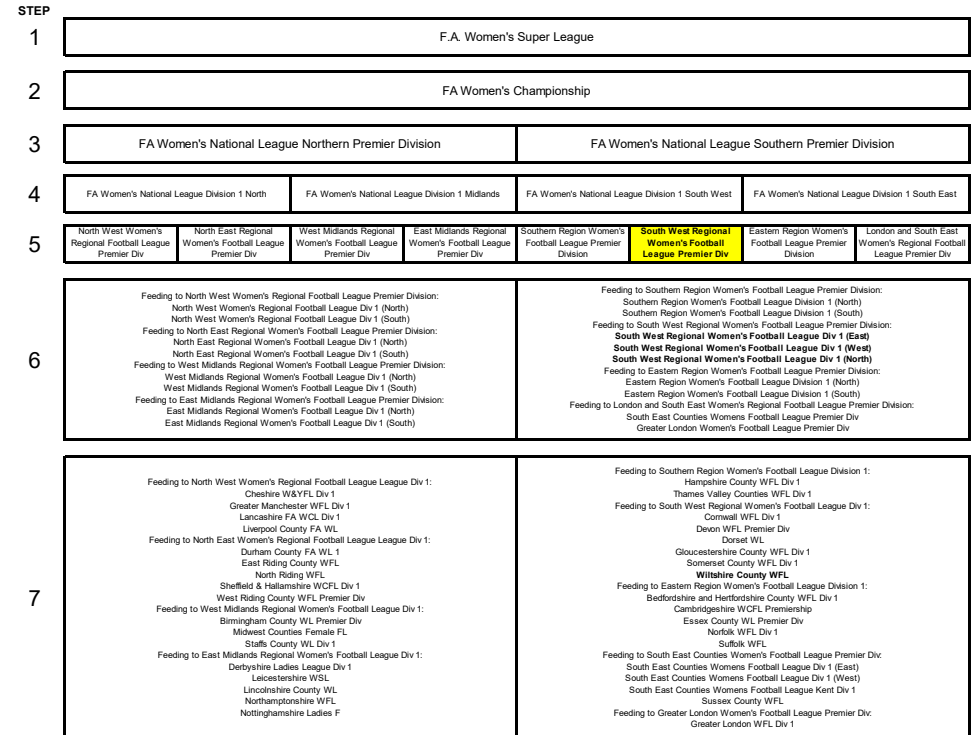

Wiltshire Clubs

- Step 4 Swindon Town FC
- Step 5 Royal Wootton Bassett Town
- Step 6 Laverstock & Ford, Swindon Spitfires, Swindon Supermarine, Swindon Town Dev, Trowbridge Town
- Step 7 FC Calne, Highworth Town, Melksham Town, Salisbury, Swindon Supermarine, Marlborough Town, Trowbridge Wanderers, Warminster Sky Blues

Wiltshire County Women's Cup Season 2019-20		
First Round - 15 September 2019		
FC Chippenham	2 - 0	Trowbridge Town
Royal W. Bassett Town	4 - 0	Laverstock & Ford
Trowbridge Wanderers	1 - 3	Salisbury FC
Quarter Finals - 17 November 2019		
Marlborough	v	FC Chippenham
Royal W. Bassett Town	v	Melksham Town
Swindon Spitfires	v	Swindon Supermarine
Swindon Town	v	Salisbury
Semi Finals - 19 January 2020		
Final - 29th March 2020