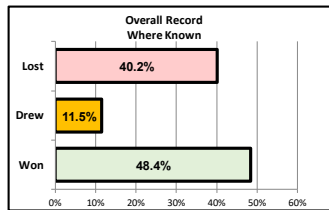

Today's Opponents Recent Record

Match Report v Keynsham T Dev (H)

Bideford Ladies Historical Record - Recent Completed Seasons + Current

Season	League & Division	Pld	Won	Drew	Lost	For	Agst	Pts	Position	Top Scorer (including cups)
2011/12	Devon Women's Division 1	16	3	2	11	23	42	11	7 out of 9	Not known
2012/13	Devon Women's Division 1	16	11	1	4	58	33	34	2 out of 9	Not known
2013/14	Devon Women's Premier League	14	5	1	8	21	61	16	6 out of 8	Not known
2014/15	Devon Women's Premier League	12	3	1	8	14	40	10	3 out of 6	Not known
2015/16	Devon Women's Premier League	10	4	3	3	18	18	15	4 out of 6	Not known
2016/17	Devon Women's Premier League	14	12	1	1	61	18	37	1 out of 8	Not known
2017/18	S.West Regional Women's Western Div 1	16	7	1	8	22	36	22	5 out of 9	B. Ellis 13
2018/19	S.West Regional Women's Western Div 1	20	13	3	4	68	26	42	3 out of 11	B. Ellis 28
2019/20	S.West Regional Women's Premier Div	4	1	1	2	6	8	4	6 out of 10	B. Ellis 5
Totals		122	59	14	49	291	282			
Won:Drew:Lost Ratio			48.4%	11.5%	40.2%					

Devon Women's Division 1	32	14	3	15	81	75	Won:Drew:Lost Ratio	43.8%	9.4%	46.9%
Devon Women's Premier League	50	24	6	20	114	137	Won:Drew:Lost Ratio	48.0%	12.0%	40.0%
S.W. Regional Women's Western Div 1	36	20	4	12	90	62	Won:Drew:Lost Ratio	55.6%	11.1%	33.3%
S.West Regional Women's Premier Div	4	1	1	2	6	8	Won:Drew:Lost Ratio	25.0%	25.0%	50.0%

Last Season - 2018-19

South West Regional Women's Football League - Western Division

	P	W	D	L	F	A	Pts
1 Plymouth Argyle Res	20	14	4	2	79	33	46
2 Plympton	20	13	4	3	73	39	43
3 Bideford	20	13	3	4	68	26	42
4 Alphington	20	11	2	7	57	32	35
5 Weston Mendip	20	10	3	7	61	28	33
6 Bude Town	20	10	0	10	46	57	30
7 St Agnes	20	7	4	9	46	56	25
8 Pen Mill	20	6	4	10	55	60	22
9 Feniton	20	6	2	12	45	57	20
10 Weston Super Mare	20	4	4	12	53	86	16
11 Exeter & Tedburn Rangers	20	1	0	19	18	127	3

Results 2018-19

	Home	Away
W 3 - 0	L 1 - 4	
D 2 - 2	L 2 - 3	
W 5 - 0	L 0 - 2	
W 3 - 0	L 2 - 5	
W 3 - 1	W 4 - 0	
W 2 - 0	D 3 - 3	
W 5 - 0	W 2 - 1	
W 3 - 0	D 2 - 2	
W 8 - 1	W 5 - 0	
W 6 - 1	W 7 - 1	

Bideford Ladies started the season with a fine 5-2 FA Cup win over Division One side St Agnes. They then opened their first ever league campaign in the Premier Division with two defeats, losing 4-2 at Bishops Lydeard in their opening league encounter and then 3-0 at home against Callington Town. They exited the FA Cup in the next round following a 9-3 defeat away at Winchester City. The first league point of the season was picked up following an excellent 0-0 draw with last season's runners-up Keynsham Development. The first league win followed in their next outing when they won 4-1 at home against Middlezoy. The past two weeks has seen them play in cup competitions. In their County Cup they went down 5-1 at home against Exeter City and then last week they went out of the Pat Sowden Cup, losing 3-0 at home to Callington Town for the second time this season.

At half time of their home encounter with Keynsham Town Development, Royal Wootton Bassett Town Ladies were well in command. A superb, hard-working performance saw them earn a 3-0 lead against last season's South West Regional Women's Football League Premier Division runners-up. It appeared to be an unassailable position. However, a poor second half display saw Bassett gift Keynsham a way back into the game. And it seemed as if the home side were going to walk away from the game with a point at best. Somehow though, they managed to sneak a victory, Hayley Huckin's second of the game, scored against the run of play, proving vital to seal the win by the odd goal in seven.

Bassett had been in dominant form in the first half. They went ahead after just three minutes. Hannah Gulliver's cross evaded everyone in the box but Huckin was able to chase down the loose ball and swung in a deliver of her own, which Lauren Kayll header home. Bassett continued to mount pressure after taking an early lead, with Huckin's pace proving particularly problematic for the visitors. After failing to find the net in conventional fashion, the forward eventually converted to double Bassett's advantage, scoring directly from a cross. It was a second goal that her team richly deserved. And Kayll soon extended it further with an outstanding goal. Kayll's clever dummy allowed her to beat her marker and she smashed a drive into the top corner.