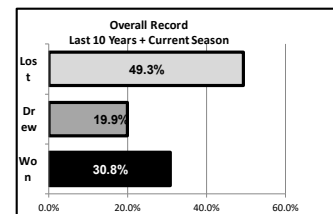

Bishops Cleeve Historical Record - Last 10 Seasons Plus Current												
Season	League & Division	FAC	FAV	Pld	Won	Drew	Lost	For	Agst	Pts	Position	Top Scorer
2009/10	Southern Div 1 S-West	3QR	PR*	42	15	13	14	64	64	58	11 out of 22	
2010/11	Southern Div 1 S-West	2QR	1QR*	40	10	12	18	47	59	42	15 out of 21	
2011/12	Southern Div 1 S-West	PR	PR*	40	16	11	13	40	42	59	11 out of 21	
2012/13	Southern Div 1 S-West	2QR	1QR*	42	10	7	25	49	66	37	21 out of 22	
2013/14	Southern Div 1 S-West	PR	PR*	42	11	1	30	52	94	34	20 out of 22	
2014/15	Southern Div 1 S-West	1QR	1QR*	42	6	4	32	52	143	22	21 out of 22	
2015/16	Southern Div 1 S-West	PR	PR*	42	14	13	15	55	66	55	12 out of 22	
2016/17	Southern Div 1 S-West	PR	2QR*	42	14	8	20	66	86	50	16 out of 22	
2017/18	Southern Div 1 West	1QR	PR*	42	8	3	31	43	107	24	22 out of 22	
2018/19	Hellenic Premier	1QR	2QR	36	20	9	7	80	47	69	4 out of 19	E. Kennedy & B. Martin 24
2019/20	Hellenic Premier	PR	1st	18	8	4	6	42	26	28	13 out of 19	J. Watts 30
				Totals	428	132	85	211	590	800		
				Won:Drew:Lost Ratio	30.8%	19.9%	49.3%					

* FA Trophy rather than FA Vase	Pld	Won	Drew	Lost	For	Agst	Won:Drew:Lost Ratio	28.9%	20.8%	50.3%
Southern League Div 1 SW	332	96	69	167	425	620	Won:Drew:Lost Ratio	28.9%	20.8%	50.3%
Southern League Div 1 West	42	8	3	31	43	107	Won:Drew:Lost Ratio	19.0%	7.1%	73.8%
Hellenic League Prem Div	54	28	13	13	122	73	Won:Drew:Lost Ratio	51.9%	24.1%	24.1%

Last Season - 2018-19

UHLSPORT Hellenic League Premier Division							
	Pld	W	D	L	F	A	Pts
1 Wantage Town	36	22	7	7	81	42	73
2 Brimscombe & Thrupp	36	22	5	9	74	47	71
3 Brackley Town Saints	36	22	4	10	71	47	70
4 Bishops Cleeve	36	20	9	7	80	47	69
5 Shrivenham	36	19	4	13	66	62	61
6 Windsor	36	18	6	12	67	46	60
7 Ascot United	36	15	12	9	72	49	57
8 Flackwell Heath	36	14	10	12	49	48	52
9 Binfield	36	14	8	14	59	62	50
10 Royal Wootton Bassett	36	14	7	15	66	71	49
11 Lydney Town	36	14	6	16	56	69	48
12 Holmer Green	36	14	6	16	47	65	48
13 Fairford Town	36	13	4	19	52	66	43
14 Virginia Water	36	10	12	14	50	52	42
15 Tuffley Rovers	36	9	10	17	57	68	37
16 Longlevens	36	11	4	21	52	64	37
17 Ardley United	36	10	7	19	59	77	37
18 Reading City	36	10	1	25	50	82	31
19 Abingdon United	36	8	4	24	36	80	28

points deducted for playing ineligible player

Results 2018-19		Results 2019-20	
Home	Away	Home	Away
L 1 - 3	L 1 - 3	D 2 - 2	W 1 - 0
L 0 - 1	W 2 - 0	W 4 - 0	W 3 - 0
W 4 - 0	W 2 - 0		
W 5 - 1	W 3 - 1	W 6 - 1	
W 1 - 0	L 0 - 2		
D 3 - 3	L 0 - 1	L 0 - 2	
W 3 - 2	D 1 - 1		
W 6 - 3	W 1 - 0	L 2 - 4	
W 5 - 1	D 3 - 3		
W 3 - 1	W 5 - 0	D 1 - 1	
D 3 - 3	W 6 - 1	W 4 - 0	
L 0 - 3	D 0 - 0	D 4 - 4	
D 3 - 3	D 1 - 1	L 2 - 3	
W 2 - 1	D 1 - 1	W 4 - 0	
W 2 - 1	L 0 - 1	W 4 - 1	
W 3 - 1	D 2 - 2	D 1 - 1	
W 2 - 1	W 3 - 1	L 1 - 2	
W 1 - 0	W 2 - 1		
		W 2 - 1	
		L 0 - 2	L 1 - 2

Bluefin Sport

myClubinsurance

For amateur and semi-professional sports clubs

To make sure you are appropriately covered, our myClubinsurance policy can be built around your particular needs. Whether you require stand-alone liability cover or full buildings and contents protection, the policy can be adapted to suit.

- LIABILITIES
- BUILDINGS AND STADIA
- CONTENTS
- BUSINESS INTERRUPTION
- FIXED FLOODLIGHTS
- SCOREBOARDS AND SIGHTSCREENS
- FIXED GOALS/POSTS
- PLAYING SURFACES (NATURAL / ARTIFICIAL)

0345 872 5060
myclub@bluefinsport.co.uk | bluefinsport.co.uk/myclub