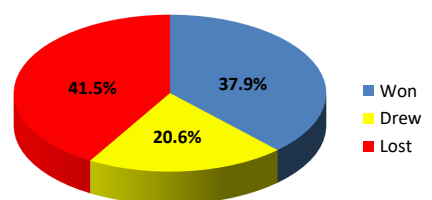

Pld	Won	Drew	Lost	For	Agst	Pts	Won:Drew:Lost Ratio	30.3%	19.7%	50.0%
Premier Division	468	142	92	234	599	896	515	Won:Drew:Lost Ratio	30.3%	19.7%	50.0%
Division 1 West	226	116	44	66	444	310	392	Won:Drew:Lost Ratio	51.3%	19.5%	29.2%
Division 1	380	151	87	142	623	596	540	Won:Drew:Lost Ratio	39.7%	22.9%	37.4%

Nickname	Bassett
Record Gate	2,103 v Swindon Town (1991)
Best Gate - 2017/18	144 - Highworth Town
Average Hellenic Attendance 2017/18	70.3 (up from 68.9 in 16/17)
Top Scorer - 2017/18	Sam Collier - 11 Goals
Record Known Win	16 - 0 v Clyffe Pypard (1933/34)
Record Known Defeat	1 - 16 v Warminster T (3/11/1945)

Most Frequent Results	Games
Draw 1 - 1	115
Lose 0 - 1	90
Win 2 - 1	77
Win 1 - 0	68
Lose 1 - 2	68
Draw 2 - 2	63

% of Games Won, Drawn & Lost in Hellenic League (Total)