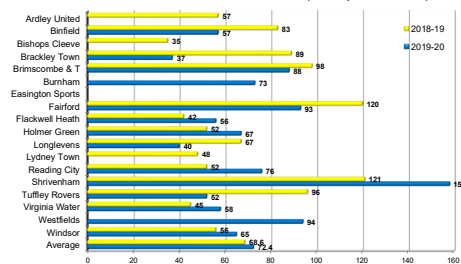

First Team Statistics

Hellenic Prem Fixtures & Results

Current Season 2019-20

Appearances	As			Goals
	Starts	Sub	Total	
1 Caine Bradbury	26	3	29	2
2 Giorgio Wrona	25	1	26	5
3 Alfie Presley	19	3	22	4
4 Declan Lehmann	20		20	
5 Jonny Davoile	18		18	1
6 Tony Joyce	10	8	18	
7 Bradley Paglianoli	13	3	16	7
8 Callum Parsons	15		15	11
9 Carl Evans	12	3	15	4
10 Danny Langford	11	3	14	2
11 Wayne Turk	13		13	
12 Aaron Oakley	12	1	13	
13 TJ Bohane	11	2	13	6
14 Chris Jackson	11	2	13	2
15 Dale Richards	11	1	12	
16 Adam Corcoran	9	2	11	
17 Mani Roper	8	3	11	1
18 Mark Francis	10		10	4
19 George Ford	9	1	10	
20 Matt Bennett	3	7	10	
21 Harrison Lea	8	1	9	1
22 Kai Robinson	7	2	9	
23 Tom Cole	8		8	
24 Dan Warre	7	1	8	2
25 Rhys Talmash	6	1	7	
26 Tinashe Gwavava	5	2	7	
27 Landon Golding	4	3	7	1
28 Charlie McCuish	7	7	14	
29 Callum Wright	2	4	6	
30 Matt Bulman	5		5	
31 Michael Miller	4		4	
32 Tyron Leigh	3		3	
33 Ellis Parker	3		3	
34 Steve Yeardley	2	1	3	1
35 Jon Beeden	2		2	
36 Andy Sandell	2		2	1
37 Oliver Crosby-Clarke	1	2	2	
38 Josh Shama	1		1	
39 Elias Youssef	1		1	
40 Kevin Sawyer	1		1	
41 Morgan Francis	1		1	
42 James Rae	1		1	
43 Adam House	1		1	
44 Anacleto Odhiambo	1		1	
45 Ben Paul		1	1	
46 Sam Collier	1		1	
47 Lee Beale	1		1	
48 Josh Hughes	1		1	
49 Bailey Gallagher	1		1	
50 Jack Amitaga	1		1	
51 Jed Phillips	1		1	

RWBTFC Career

Apps	Goals
29	2
118	12
23	4
20	
22	1
66	
56	25
18	11
45	5
17	2
13	
16	
49	27
46	3
176	18
206	10
26	1
10	
10	
8	
7	
7	
7	
7	1
88	4
8	
4	
3	
3	
510	78
40	5
2	1
2	
26	3
8	2
6	
1	
1	
1	
1	
153	71
9	
2	
1	
1	
1	
1	
3	

RWBTFC Average Home League Attendances - Last 10 Years plus current season