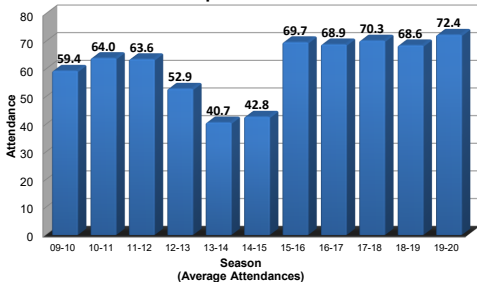

RWBTFC Average Home League Attendances - Last 10 Years plus current season