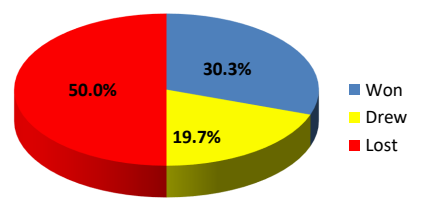

% of Games Won, Drawn & Lost in Hellenic League (Premier Division)

Royal Wootton Bassett Town F.C.

Would like to thank our various sponsors for this coming season.

Senior Section

First Team Shirt Sponsor: **Mather & Murray**

Ladies Team: **Aftech & TWB Scrap**

Ladies & Dev Team Hospitality: www.snackandsandwich.co.uk

First Team & Ladies Team Programmes: **Cats Solutions**

Youth Section

EPOC Properties & Clements Building Contractors(U18 Blue), Barnes Coaches (U18 Yellow), Railston & EPOC Properties (U16),

J. Rouse & Sons and Catalent (U15)

Bevirs Solicitors (U14), Howard Tenens (U13)

Mason Price (U9), Wason & Webb (U8)

Advertising Boards & Other Sponsorship

Aftech, TWB Scrap, C.S. building Services, Arctic Services, Advanced Sports Coaching Ltd, KG Sports Massage, Topping & Van Gerwen, Crump Butchers, Atwell Martin, Park Flooring, Don Rogers Sports, Sally Pussey's, SJ Curtis, Awdry Bailey Douglas, Barnes Coaches, SNES, J Gas Ltd, Ty Connolly Landscaping & Surfacing