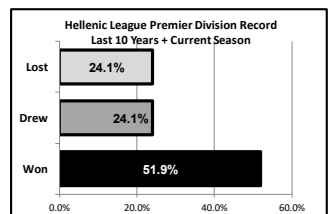

Bishops Cleeve Historical Record - Last 10 Seasons Plus Current												
Season	League & Division	FAC	FAV	Pld	Won	Drew	Lost	For	Agst	Pts	Position	Top Scorer
2009/10	Southern Div 1 S-West	3QR	PR*	42	15	13	14	64	64	58	11 out of 22	
2010/11	Southern Div 1 S-West	2QR	1QR*	40	10	12	18	47	59	42	15 out of 21	
2011/12	Southern Div 1 S-West	PR	PR*	40	16	11	13	40	42	59	11 out of 21	
2012/13	Southern Div 1 S-West	2QR	1QR*	42	10	7	25	49	66	37	21 out of 22	
2013/14	Southern Div 1 S-West	PR	PR*	42	11	1	30	52	94	34	20 out of 22	
2014/15	Southern Div 1 S-West	1QR	1QR*	42	6	4	32	52	143	22	21 out of 22	
2015/16	Southern Div 1 S-West	PR	PR*	42	14	13	15	55	66	55	12 out of 22	
2016/17	Southern Div 1 S-West	PR	2QR*	42	14	8	20	66	86	50	16 out of 22	
2017/18	Southern Div 1 West	1QR	PR*	42	8	3	31	43	107	24	22 out of 22	
2018/19	Hellenic Premier	1QR	2QR	36	20	9	7	80	47	69	4 out of 19	E. Kennedy & B. Martin 24
2019/20	Hellenic Premier	PR	1st	18	8	4	6	42	26	28	13 out of 19	J. Watts 30
				Totals	428	132	85	211	590	800		
				Won:Drew:Lost Ratio	30.8%	19.9%	49.3%					

* FA Trophy rather than FA Vase	Pld	Won	Drew	Lost	For	Agst	Won:Drew:Lost Ratio	28.9%	20.8%	50.3%
Southern League Div 1 SW	332	96	69	167	425	620	Won:Drew:Lost Ratio	28.9%	20.8%	50.3%
Southern League Div 1 West	42	8	3	31	43	107	Won:Drew:Lost Ratio	19.0%	7.1%	73.8%
Hellenic League Prem Div	54	28	13	13	122	73	Won:Drew:Lost Ratio	51.9%	24.1%	24.1%

Last Season - 2018-19

UHLSPORT Hellenic League Premier Division							
	Pld	W	D	L	F	A	Pts
1 Wantage Town	36	22	7	7	81	42	73
2 Brimscombe & Thrupp	36	22	5	9	74	47	71
3 Brackley Town Saints	36	22	4	10	71	47	70
4 Bishops Cleeve	36	20	9	7	80	47	69
5 Shrivenham	36	19	4	13	66	62	61
6 Windsor	36	18	6	12	67	46	60
7 Ascot United	36	15	12	9	72	49	57
8 Flackwell Heath	36	14	10	12	49	48	52
9 Binfield	36	14	8	14	59	62	50
10 Royal Wootton Bassett	36	14	7	15	66	71	49
11 Lydney Town	36	14	6	16	56	69	48
12 Holmer Green	36	14	6	16	47	65	48
13 Fairford Town	36	13	4	19	52	66	43
14 Virginia Water	36	10	12	14	50	52	42
15 Tuffley Rovers	36	9	10	17	57	68	37
16 Longlevens	36	11	4	21	52	64	37
17 Ardley United	36	10	7	19	59	77	37
18 Reading City	36	10	1	25	50	82	31
19 Abingdon United	36	8	4	24	36	80	28

points deducted for playing ineligible player

Results 2018-19		Results 2019-20	
Home	Away	Home	Away
L 1 - 3	L 1 - 3	D 2 - 2	W 1 - 0
L 0 - 1	W 2 - 0	W 4 - 0	W 3 - 0
W 4 - 0	W 2 - 0		
W 5 - 1	W 3 - 1	W 6 - 1	
W 1 - 0	L 0 - 2		
D 3 - 3	L 0 - 1	L 0 - 2	
W 3 - 2	D 1 - 1		
W 6 - 3	W 1 - 0	L 2 - 4	
W 5 - 1	D 3 - 3		
W 3 - 1	W 5 - 0	D 1 - 1	
D 3 - 3	W 6 - 1	W 4 - 0	
L 0 - 3	D 0 - 0	D 4 - 4	
D 3 - 3	D 1 - 1	L 2 - 3	
W 2 - 1	D 1 - 1	W 4 - 0	
W 2 - 1	L 0 - 1	W 4 - 1	
W 3 - 1	D 2 - 2	D 1 - 1	
W 2 - 1	W 3 - 1	L 1 - 2	
W 1 - 0	W 2 - 1		
		W 2 - 1	
		L 0 - 2	L 1 - 2

Bluefin Sport

myClubinsurance

For amateur and semi-professional sports clubs

To make sure you are appropriately covered, our myClubinsurance policy can be built around your particular needs. Whether you require stand-alone liability cover or full buildings and contents protection, the policy can be adapted to suit.

- LIABILITIES
- BUILDINGS AND STADIA
- CONTENTS
- BUSINESS INTERRUPTION
- FIXED FLOODLIGHTS
- SCOREBOARDS AND SIGHTSCREENS
- FIXED GOALS/POSTS
- PLAYING SURFACES (NATURAL / ARTIFICIAL)

0345 872 5060
myclub@bluefinsport.co.uk | bluefinsport.co.uk/myclub