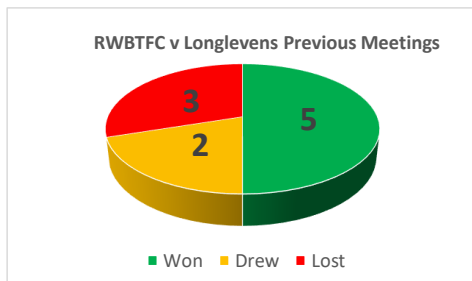

Season	Date	Comp	Match Details		
2014.15	21-Feb-15	KO Cup	Wootton Bassett Town	2	Longlevens 2
Bassett Scorers: Bailey, Sheppard Bassett Team: Kuczynski, Wright, Sheppard, Hawkins, Drewitt, Yearley, Bailey, Hiscock, Traas, Gambling, Vivash. Subs: Carter, Skeates					
2015.16	20-Oct-15	League	Longlevens	3	Royal Wootton Bassett Town 2
Bassett Scorers: Scholes, OG Bassett Team: Meare, Comer, Yearley, Corcoran, Hawkins, Packer, D.Richards, Bailey, Robertson, Cheetham, Olphert. Subs: Scholes, Drewitt					
2015.16	30-Jan-16	League	Royal Wootton Bassett Town	0	Longlevens 1
Bassett Scorers: N/A Bassett Team: Meare, Comer, D.Richards, Cheetham, Hawkins, J.Richards, Scholes, Bailey, Robertson, Yearley, Olphert. Subs: Corcoran					
2016.17	10-Sep-16	League	Longlevens	1	Royal Wootton Bassett Town 4
Bassett Scorers: Thompson 2, Robertson, Spalding Bassett Team: Meare, J.Richards, Edmondson, Hawkins, Olphert, Comer, Bailey, Spalding, Robertson, Yearley, Thompson. Subs: Packer					
2016.17	25-Feb-17	League	Royal Wootton Bassett Town	3	Longlevens 1
Bassett Scorers: Packer 2, D.Richards Bassett Team: Ashton, Hawkins, D.Richards, Yearley, Cheetham, Comer, J. Richards, Olphert, Robertson, Withers, Packer. Subs: Bailey, Pleass					
2017.18	4-Nov-17	League	Royal Wootton Bassett Town	2	Longlevens 1
Bassett Scorers: M.Thompson, Collier Bassett Team: Lawrence, Evans, Aitkenhead, Yearley, Diaz-Benetiz, Robinson, Gerrish, Wright, Collier, Packer, Wrona. Subs: Thompson, Scholes, Lodge					
2017.18	17-Feb-18	League	Longlevens	1	Royal Wootton Bassett Town 1
Bassett Scorer: Corcoran Bassett Team: Lawrence, Joyce, Wright, Jackson, Yearley, Robinson, Corcoran, Lance, Evans, Withers, Wrona. Sub: Richards					
2018.19	4-Apr-19	League	Longlevens	1	Royal Wootton Bassett Town 2
Bassett Scorers: Wrona, Youssef Bassett Team: Aulsberry, Cole, Stanley, Evans, James, Wrona, Youssef, Lachacz, Shama, Pagliaroli, Langford. Subs: Bohane, Roper					
2018.19	6-Apr-19	League	Royal Wootton Bassett Town	2	Longlevens 3
Bassett Scorers: Bohane, Pagliaroli Bassett Team: Aulsberry, Packer, N.Stanley, Evans, James, Lachacz, Youssef, Wrona, Pagliaroli, Bohane, Shama. Sub: Bennett					
2019.20	25-Sep-19	League	Longlevens	1	Royal Wootton Bassett Town 3
Bassett Scorers: Wrona, Langford, Presley Bassett Team: Lehmann, Bradbury, Jackson, Richards, Joyce, Davoille, Presley, Turk, Langford, Corcoran, Wrona. Subs: Bennett, Roper, Evans