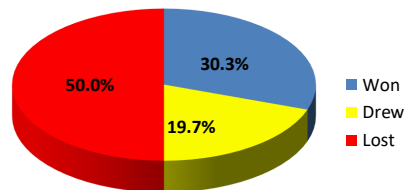

% of Games Won, Drawn & Lost in Hellenic League (Premier Division)

Royal Wootton Bassett Town F.C.

Would like to thank our various sponsors for this coming season.

Senior Section

First Team Shirt Sponsor: **Mather & Murray**

Ladies Team: **Aftech & TWB Scrap**

Ladies & Dev Team Hospitality: www.snackandsandwich.co.uk

First Team & Ladies Team Programmes: **Cats Solutions**

Youth Section

EPOC Properties & Clements Building Contractors(U18 Blue), Barnes Coaches (U18 Yellow), Railston & EPOC Properties (U16),

J. Rouse & Sons and Catalent (U15)

Bevirs Solicitors (U14), Howard Tenens (U13)

Mason Price (U9), Wason & Webb (U8)

Advertising Boards & Other Sponsorship

Aftech, TWB Scrap, C.S. building Services, Arctic Services, Advanced Sports Coaching Ltd, KG Sports Massage, Topping & Van Gerwen, Crump Butchers, Atwell Martin, Park Flooring, Don Rogers Sports, Sally Pussey's, SJ Curtis, Awdry Bailey Douglas, Barnes Coaches, SNES, J Gas Ltd, Ty Connolly Landscaping & Surfacing