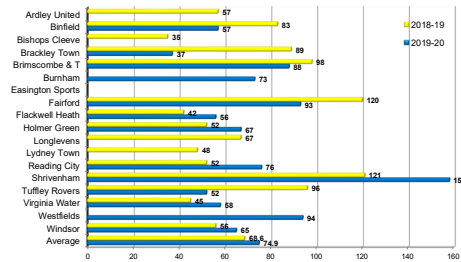

First Team Statistics

Hellenic Prem Fixtures & Results

Current Season 2019-20

Appearances	As		Goals	
	Starts	Sub		
Caine Bradbury	23	3	26	2
Giorgio Wrona	22	1	23	5
Declan Lehmann	20		20	
Alfie Presley	16	3	19	4
Jonny Davoile	18		18	1
Tony Joyce	10	6	16	
Callum Parsons	15		15	11
Bradley Paglianoli	13	2	15	6
Carl Evans	11	3	14	4
Danny Langford	11	3	14	2
Wayne Turk	13		13	
TJ Bohane	11	2	13	6
Chris Jackson	11	2	13	2
Aaron Oakley	12		12	
Dale Richards	11		11	
Adam Corcoran	9	2	11	
Mani Roper	8	3	11	1
Matt Bennett	3	7	10	
Harrison Lea	8	1	9	1
Tom Cole	8		8	
Mark Francis	7		7	4
Rhys Talmash	6	1	7	
George Ford	6	1	7	
Tinashe Gwavava	5	2	7	
Charlie McCuish		7	7	1
Dan Warre	5	1	6	1
Kai Robinson	4	2	6	
Callum Wright	2	4	6	
Matt Bulman	5		5	
Landon Golding	3	2	5	1
Tyron Leigh	3		3	
Steve Yeardeley	2	1	3	1
Andy Sandell	2		2	1
Oliver Crosby-Clarke		2	2	
Kevin Sawyer	1		1	
Morgan Francis	1		1	
James Rae	1		1	
Adam House	1		1	
Michael Miller	1		1	
Ben Paul		1	1	
Sam Collier		1	1	
Lee Beale		1	1	
Josh Hughes		1	1	
Jack Amitaga		1	1	
Jed Phillips		1	1	

RWBTFC Career

Apps	Goals
26	2
115	12
20	
20	4
22	1
64	
18	11
55	24
44	5
17	2
13	
49	27
46	3
15	
175	18
206	10
26	1
195	55
9	1
11	
7	
7	
7	
7	
7	1
6	
51	1
88	4
8	
5	
3	
510	78
2	1
2	
6	
1	
1	
1	
1	
1	
1	
153	71
9	
2	
1	
1	
1	

RWBTFC Average Home League Attendances - Last 10 Years plus current season