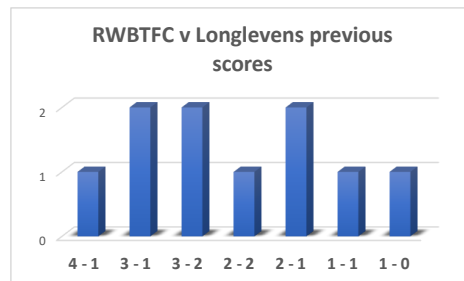

Season	Date	Comp	Match Details		
2014.15	21-Feb-15	KO Cup	Wootton Bassett Town	2	Longlevens 2
Bassett Scorers: Bailey, Sheppard Bassett Team: Kuczynski, Wright, Sheppard, Hawkins, Drewitt, Yearley, Bailey, Hiscock, Traas, Gambling, Vivash. Subs: Carter, Skeates					
2015.16	20-Oct-15	League	Longlevens	3	Royal Wootton Bassett Town 2
Bassett Scorers: Scholes, OG Bassett Team: Meare, Comer, Yearley, Corcoran, Hawkins, Packer, D.Richards, Bailey, Robertson, Cheetham, Olphert. Subs: Scholes, Drewitt					
2015.16	30-Jan-16	League	Royal Wootton Bassett Town	0	Longlevens 1
Bassett Scorers: N/A Bassett Team: Meare, Comer, D.Richards, Cheetham, Hawkins, J.Richards, Scholes, Bailey, Robertson, Yearley, Olphert. Subs: Corcoran					
2016.17	10-Sep-16	League	Longlevens	1	Royal Wootton Bassett Town 4
Bassett Scorers: Thompson 2, Robertson, Spalding Bassett Team: Meare, J.Richards, Edmondson, Hawkins, Olphert, Comer, Bailey, Spalding, Robertson, Yearley, Thompson. Subs: Packer					
2016.17	25-Feb-17	League	Royal Wootton Bassett Town	3	Longlevens 1
Bassett Scorers: Packer 2, D.Richards Bassett Team: Ashton, Hawkins, D.Richards, Yearley, Cheetham, Comer, J. Richards, Olphert, Robertson, Withers, Packer. Subs: Bailey, Pleass					
2017.18	4-Nov-17	League	Royal Wootton Bassett Town	2	Longlevens 1
Bassett Scorers: M.Thompson, Collier Bassett Team: Lawrence, Evans, Aitkenhead, Yearley, Diaz-Benetiz, Robinson, Gerrish, Wright, Collier, Packer, Wrona. Subs: Thompson, Scholes, Lodge					
2017.18	17-Feb-18	League	Longlevens	1	Royal Wootton Bassett Town 1
Bassett Scorer: Corcoran Bassett Team: Lawrence, Joyce, Wright, Jackson, Yearley, Robinson, Corcoran, Lance, Evans, Withers, Wrona. Sub: Richards					
2018.19	4-Apr-19	League	Longlevens	1	Royal Wootton Bassett Town 2
Bassett Scorers: Wrona, Youssef Bassett Team: Aulsberry, Cole, Stanley, Evans, James, Wrona, Youssef, Lachacz, Shama, Pagliaroli, Langford. Subs: Bohane, Roper					
2018.19	6-Apr-19	League	Royal Wootton Bassett Town	2	Longlevens 3
Bassett Scorers: Bohane, Pagliaroli Bassett Team: Aulsberry, Packer, N.Stanley, Evans, James, Lachacz, Youssef, Wrona, Pagliaroli, Bohane, Shama. Sub: Bennett					
2019.20	25-Sep-19	League	Longlevens	1	Royal Wootton Bassett Town 3
Bassett Scorers: Wrona, Langford, Presley Bassett Team: Lehmann, Bradbury, Jackson, Richards, Joyce, Davoille, Presley, Turk, Langford, Corcoran, Wrona. Subs: Bennett, Roper, Evans