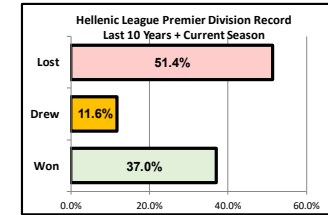

Longlevens Historical Record - Last 10 Seasons Plus Current

Season	League & Division	FAC	FAV	Pld	Won	Drew	Lost	For	Agst	Pts	Position	Top Scorer
2009/10	Glos North Sen 1	n/a	n/a	30	17	4	9	86	46	55	5 out of 16	Info not traced
2010/11	Glos North Sen 1	n/a	n/a	30	16	9	5	71	37	57	4 out of 16	L. Allen 26
2011/12	Gloucs County	n/a	n/a	34	14	6	14	57	52	45	9 out of 18	A. Trout 12
2012/13	Gloucs County	n/a	n/a	36	24	5	7	86	44	77	1 out of 19	S.O'Connor 27
2013/14	Gloucs County	n/a	n/a	34	26	5	3	105	32	83	1 out of 18	M. Bradley 36
2014/15	Hellenic 1 West	n/a	n/a	28	22	2	4	96	38	68	1 out of 15	R. Hughes/ B.Martin 22
2015/16	Hellenic Premier	n/a	1QR	38	18	2	18	64	70	56	10 out of 20	B. Martin 22
2016/17	Hellenic Premier	Pr	2QR	34	11	3	20	67	83	36	12 out of 18	S. O'Connor 19
2017/18	Hellenic Premier	Pr	1st	38	14	8	16	63	77	50	9 out of 20	B. Martin 23
2018/19	Hellenic Premier	Pr	2QR	36	11	4	21	52	64	37	16 out of 19	J. Campbell 13
2019/20	Hellenic Premier	1QR	2nd	17	7	2	8	34	31	23	11 out of 19	B. Martin 20
				Totals	355	180	50	125	781	574		
				Won:Drew:Lost Ratio		50.7%	14.1%	35.2%				

League	Pld	Won	Drew	Lost	For	Agst	Points	Position	Top Scorer
Gloucs Northern Senior 1	60	33	13	14	157	83	55.0%	21.7%	23.3%
Gloucestershire County League	104	64	16	24	248	128	61.5%	15.4%	23.1%
Hellenic Division 1 West	28	22	2	4	96	38	78.6%	7.1%	14.3%
Hellenic League Prem Div	146	54	17	75	246	294	37.0%	11.6%	51.4%

Last Season - 2018-19 UHLSPORT Hellenic League Premier Division

	P	W	D	L	F	A	Pts
1 Wantage Town	36	22	7	7	81	42	73
2 Brimscombe & Thrupp	36	22	5	9	74	47	71
3 Brackley Town Saints	36	22	4	10	71	47	70
4 Bishops Cleeve	36	20	9	7	80	47	69
5 Shrivenham	36	19	4	13	66	62	61
6 Windsor	36	18	6	12	67	46	60
7 Ascot United	36	15	12	9	72	49	57
8 Flackwell Heath	36	14	10	12	49	48	52
9 Binfield	36	14	8	14	59	62	50
10 Royal Wootton Bassett	36	14	7	15	66	71	49
11 Lydney Town	36	14	6	16	56	69	48
12 Holmer Green	36	14	6	16	47	65	48
13 Fairford Town	36	13	4	19	52	66	43
14 Virginia Water	36	10	12	14	50	52	42
15 Tuffley Rovers	36	9	10	17	57	68	37
16 Longlevens	36	11	4	21	52	64	37
17 Ardley United	36	10	7	19	59	77	37
18 Reading City	36	10	1	25	50	82	31
19 Abingdon United	36	8	4	24	36	80	28

Results 2018-19		Results 2019-20	
Home	Away	Home	Away
L 1 - 2	L 1 - 2		
L 0 - 2	W 2 - 0		W 3 - 0
L 0 - 1	L 2 - 3		W 2 - 0
W 1 - 0	L 1 - 2	D 1 - 1	L 1 - 4
L 1 - 2	L 1 - 4		
L 1 - 2	W 4 - 0		
W 1 - 0	L 0 - 2		
D 2 - 2	D 0 - 0		D 2 - 2
W 4 - 1	L 0 - 3		
L 1 - 2	W 3 - 2	L 1 - 3	
L 2 - 3	L 2 - 3	L 2 - 3	
L 1 - 3	L 0 - 1		W 2 - 0
L 1 - 2	W 2 - 1	W 3 - 0	L 2 - 3
L 1 - 2	D 2 - 2		
L 1 - 3	W 2 - 1	W 3 - 2	
L 0 - 4	D 3 - 3		
W 2 - 1	L 1 - 2	L 0 - 2	
W 3 - 1	W 3 - 0		
		W 6 - 2	
		L 1 - 2	W 3 - 0
		L 1 - 3	L 1 - 4

points deducted for playing ineligible player
Burnham
Easington Sports
Westfields

Bluefin Sport

myClubinsurance

For amateur and semi-professional sports clubs

To make sure you are appropriately covered, our myClubinsurance policy can be built around your particular needs. Whether you require stand-alone liability cover or full buildings and contents protection, the policy can be adapted to suit.

- LIABILITIES
- BUILDINGS AND STADIA
- CONTENTS
- BUSINESS INTERRUPTION
- FIXED FLOODLIGHTS
- SCOREBOARDS AND SIGHTSCREENS
- FIXED GOALS/POSTS
- PLAYING SURFACES (NATURAL / ARTIFICIAL)

0345 872 5060
myclub@bluefinsport.co.uk | bluefinsport.co.uk/myclub