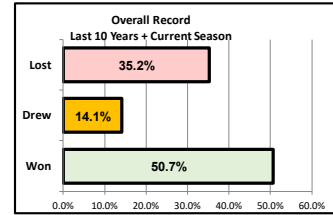

Longlevens Historical Record - Last 10 Seasons Plus Current

Season	League & Division	FAC	FAV	Pld	Won	Drew	Lost	For	Agst	Pts	Position	Top Scorer
2009/10	Glos North Sen 1	n/a	n/a	30	17	4	9	86	46	55	5 out of 16	Info not traced
2010/11	Glos North Sen 1	n/a	n/a	30	16	9	5	71	37	57	4 out of 16	L. Allen 26
2011/12	Gloucs County	n/a	n/a	34	14	6	14	57	52	45	9 out of 18	A. Trout 12
2012/13	Gloucs County	n/a	n/a	36	24	5	7	86	44	77	1 out of 19	S.O'Connor 27
2013/14	Gloucs County	n/a	n/a	34	26	5	3	105	32	83	1 out of 18	M. Bradley 36
2014/15	Hellenic 1 West	n/a	n/a	28	22	2	4	96	38	68	1 out of 15	R. Hughes/ B.Martin 22
2015/16	Hellenic Premier	n/a	1QR	38	18	2	18	64	70	56	10 out of 20	B. Martin 22
2016/17	Hellenic Premier	Pr	2QR	34	11	3	20	67	83	36	12 out of 18	S. O'Connor 19
2017/18	Hellenic Premier	Pr	1st	38	14	8	16	63	77	50	9 out of 20	B. Martin 23
2018/19	Hellenic Premier	Pr	2QR	36	11	4	21	52	64	37	16 out of 19	J. Campbell 13
2019/20	Hellenic Premier	1QR	2nd	17	7	2	8	34	31	23	11 out of 19	B. Martin 20
				Totals	355	180	50	125	781	574		
				Won:Drew:Lost Ratio		50.7%	14.1%	35.2%				

League	Pld	Won	Drew	Lost	For	Agst	Points	Position	Top Scorer
Gloucs Northern Senior 1	60	33	13	14	157	83	55.0%	21.7%	23.3%
Gloucestershire County League	104	64	16	24	248	128	61.5%	15.4%	23.1%
Hellenic Division 1 West	28	22	2	4	96	38	78.6%	7.1%	14.3%
Hellenic League Prem Div	146	54	17	75	246	294	37.0%	11.6%	51.4%

Last Season - 2018-19 UHLSPORT Hellenic League Premier Division

	P	W	D	L	F	A	Pts
1 Wantage Town	36	22	7	7	81	42	73
2 Brimscombe & Thrupp	36	22	5	9	74	47	71
3 Brackley Town Saints	36	22	4	10	71	47	70
4 Bishops Cleeve	36	20	9	7	80	47	69
5 Shrivenham	36	19	4	13	66	62	61
6 Windsor	36	18	6	12	67	46	60
7 Ascot United	36	15	12	9	72	49	57
8 Flackwell Heath	36	14	10	12	49	48	52
9 Binfield	36	14	8	14	59	62	50
10 Royal Wootton Bassett	36	14	7	15	66	71	49
11 Lydney Town	36	14	6	16	56	69	48
12 Holmer Green	36	14	6	16	47	65	48
13 Fairford Town	36	13	4	19	52	66	43
14 Virginia Water	36	10	12	14	50	52	42
15 Tuffley Rovers	36	9	10	17	57	68	37
16 Longlevens	36	11	4	21	52	64	37
17 Ardley United	36	10	7	19	59	77	37
18 Reading City	36	10	1	25	50	82	31
19 Abingdon United	36	8	4	24	36	80	28

Results 2018-19		Results 2019-20	
Home	Away	Home	Away
L 1 - 2	L 1 - 2		
L 0 - 2	W 2 - 0		W 3 - 0
L 0 - 1	L 2 - 3		W 2 - 0
W 1 - 0	L 1 - 2	D 1 - 1	L 1 - 4
L 1 - 2	L 1 - 4		
L 1 - 2	W 4 - 0		
W 1 - 0	L 0 - 2		
D 2 - 2	D 0 - 0		D 2 - 2
W 4 - 1	L 0 - 3		
L 1 - 2	W 3 - 2	L 1 - 3	
L 2 - 3	L 2 - 3	L 2 - 3	
L 1 - 3	L 0 - 1		W 2 - 0
L 1 - 2	W 2 - 1	W 3 - 0	L 2 - 3
L 1 - 2	D 2 - 2		
L 1 - 3	W 2 - 1	W 3 - 2	
L 0 - 4	D 3 - 3		
W 2 - 1	L 1 - 2	L 0 - 2	
W 3 - 1	W 3 - 0		
		W 6 - 2	
		L 1 - 2	W 3 - 0
		L 1 - 3	L 1 - 4

points deducted for playing ineligible player
Burnham
Easington Sports
Westfields

Bluefin Sport

myClubinsurance

For amateur and semi-professional sports clubs

To make sure you are appropriately covered, our myClubinsurance policy can be built around your particular needs. Whether you require stand-alone liability cover or full buildings and contents protection, the policy can be adapted to suit.

- LIABILITIES
- BUILDINGS AND STADIA
- CONTENTS
- BUSINESS INTERRUPTION
- FIXED FLOODLIGHTS
- SCOREBOARDS AND SIGHTSCREENS
- FIXED GOALS/POSTS
- PLAYING SURFACES (NATURAL / ARTIFICIAL)

0345 872 5060
myclub@bluefinsport.co.uk | bluefinsport.co.uk/myclub