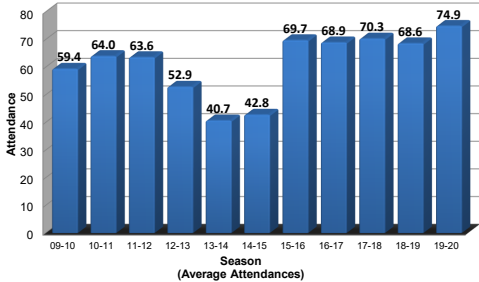

RWBTFC Average Home League Attendances - Last 10 Years plus current season