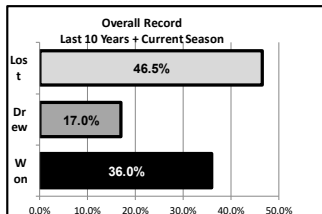

Quarter Finals		
Binfield	v	Fairford
Bishops Cleeve or Tuffley Rov	v	Wellington
Moreton Rangers	v	Risborough Rangers
Reading City	v	Flackwell Heath

Semi Finals		
v	v	
v	v	

Final		
v	v	

Fairford Town Historical Record - Last 10 Seasons Plus Current

Season	League & Division	FAC	FAV	Pld	Won	Drew	Lost	For	Agst	Pts	Position	Top Scorer	
2009/10	Hellenic Premier	EP	2QR	42	6	11	25	47	95	29	20 out of 22	J. Magani 7	
2010/11	Hellenic Premier	EP	1st	42	4	8	30	46	125	20	21 out of 22	R. Williams 7	
2011/12	Hellenic Premier	PR	1st	42	8	5	27	47	109	29	20 out of 21	N. Gambling 16	
2012/13	Hellenic Div 1 West	EP	1st	30	19	4	7	65	38	58	4 out of 16	D. Bailey 16	
2013/14	Hellenic Div 1 West	EP	2QR	28	15	6	7	69	39	51	4 out of 15	N. Gambling 20	
2014/15	Hellenic Div 1 West	EP	1QR	28	5	6	17	45	76	21	14 out of 15	J. Allen 10	
2015/16	Hellenic Div 1 West	n/a	1st	26	18	3	5	60	27	57	4 out of 14	J. Ellis 14	
2016/17	Hellenic Div 1 West	EP	1st	30	24	3	3	131	26	75	1 out of 16	J. Milhench / L. Smith 31	
2017/18	Hellenic Premier	EP	1QR	38	6	10	22	59	98	28	18 out of 20	L. Smith 22	
2018/19	Hellenic - Premier	EP	1QR	36	13	4	19	52	66	43	13 out of 19	J. Thomas 14	
2019/20	Hellenic - Premier	PR	2nd	11	9	0	2	27	15	27	2 out of 19	C. Thompson 12	
Totals					353	127	60	164	648	714			
Won:Drew:Lost Ratio						36.0%	17.0%	46.5%					

* Indicates FA Trophy rather than FA Vase

League	W	D	L	F	A	Pts	W:L:D Ratio	W%	D%	L%
Hellenic League Division One West	142	81	22	39	370	206	Won:Drew:Lost Ratio	57.0%	15.5%	27.5%
Hellenic League Prem Div	211	46	38	125	278	508	Won:Drew:Lost Ratio	21.8%	18.0%	59.2%

Last Season - 2018-19

UHSLESPORT Hellenic League Premier Division

	Pld	W	D	L	F	A	Pts
1 Wantage Town	36	22	7	7	81	42	73
2 Brimscombe & Thrupp	36	22	5	9	74	47	71
3 Brackley Town Saints	36	22	4	10	71	47	70
4 Bishops Cleeve	36	20	9	7	80	47	69
5 Shrivenham	36	19	4	13	66	62	61
6 Windsor	36	18	6	12	67	46	60
7 Ascot United	36	15	12	9	72	49	57
8 Flackwell Heath	36	14	10	12	49	48	52
9 Binfield	36	14	8	14	59	62	50
10 Royal Wootton Bassett	36	14	7	15	66	71	49
11 Lydney Town	36	14	6	16	56	69	48
12 Holmer Green	36	14	6	16	47	65	48
13 Fairford Town	36	13	4	19	52	66	43
14 Virginia Water	36	10	12	14	50	52	42
15 Tuffley Rovers	36	9	10	17	57	68	37
16 Longlevens	36	11	4	21	52	64	37
17 Ardley United	36	10	7	19	59	77	37
18 Reading City	36	10	1	25	50	82	31
19 Abingdon United	36	8	4	24	36	80	28

Burnham
Easington Sports
Westfields

Results 2018-19

Home	Away	Home	Away
L 2 - 3	L 1 - 4		
L 1 - 3	W 2 - 1		W 1 - 0
W 2 - 1	L 1 - 2		
D 0 - 0	W 3 - 0		
L 0 - 2	L 0 - 3		L 1 - 5
D 1 - 1	L 0 - 2		
L 1 - 4	L 0 - 3		
L 1 - 2	W 2 - 1		
L 1 - 2	D 1 - 1		W 2 - 1
D 3 - 3	L 1 - 2		
W 2 - 0	L 0 - 1	W 3 - 1	W 3 - 1
W 5 - 0	W 2 - 1	W 4 - 1	
W 2 - 1	L 1 - 3		
W 3 - 0	L 0 - 3		W 3 - 1
L 1 - 2	W 2 - 1	W 3 - 2	
W 1 - 0	W 5 - 4		
L 0 - 3	L 1 - 3		W 3 - 1
L 1 - 2	W 3 - 2		

L 1 - 2
W 3 - 0

Bluefin Sport
myClubinsurance

For amateur and semi-professional sports clubs

To make sure you are appropriately covered, our myClubinsurance policy can be built around your particular needs. Whether you require stand-alone liability cover or full buildings and contents protection, the policy can be adapted to suit.

LIABILITIES

BUILDINGS AND STADIA

CONTENTS

BUSINESS INTERRUPTION

FIXED FLOODLIGHTS

SCOREBOARDS AND SIGHTSCREENS

FIXED GOALS/POSTS

PLAYING SURFACES (NATURAL / ARTIFICIAL)

0345 872 5060
myclub@bluefinsport.co.uk | bluefinsport.co.uk/myclub