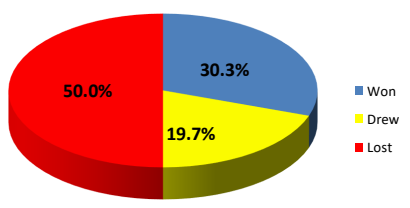

% of Games Won, Drawn & Lost in Hellenic League (Premier Division)

Royal Wootton Bassett Town F.C.

Would like to thank our various sponsors for this coming season.

Senior Section

First Team Shirt Sponsor: **Mather & Murray**

Ladies Team: **Aftech & TWB Scrap**

Ladies & Dev Team Hospitality: www.snackandsandwich.co.uk

First Team & Ladies Team Programmes: **Cats Solutions**

Youth Section

EPOC Properties & Clements Building Contractors(U18 Blue), Barnes Coaches (U18 Yellow), Railston & EPOC Properties (U16),

J. Rouse & Sons and Catalent (U15)

Bevirs Solicitors (U14), Howard Tenens (U13)

Mason Price (U9), Wason & Webb (U8)

Advertising Boards & Other Sponsorship

Aftech, TWB Scrap, C.S. building Services, Arctic Services, Advanced Sports Coaching Ltd, KG Sports Massage, Topping & Van Gerwen, Crump Butchers, Atwell Martin, Park Flooring, Don Rogers Sports, Sally Pussey's, SJ Curtis, Awdry Bailey Douglas, Barnes Coaches, SNES, J Gas Ltd, Ty Connolly Landscaping & Surfacing