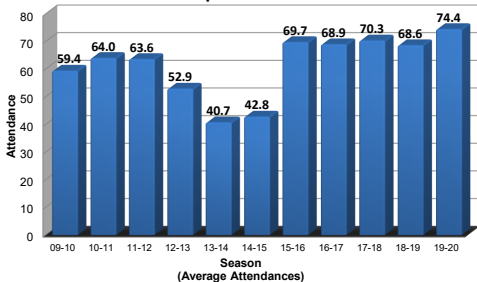

RWBTFC Average Home League Attendances - Last 10 Years plus current season