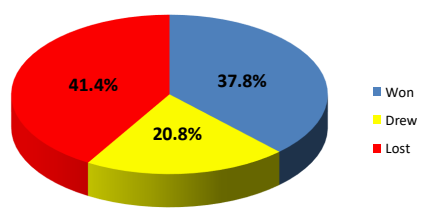

Pld	Won	Draw	Lost	For	Agst	Pts	Won:Draw:Lost Ratio	30.3%	19.7%	50.0%
Premier Division	468	142	92	234	599	896	515	Won:Draw:Lost Ratio	30.3%	19.7%	50.0%
Division 1 West	226	116	44	66	444	310	392	Won:Draw:Lost Ratio	51.3%	19.5%	29.2%
Division 1	380	151	87	142	623	596	540	Won:Draw:Lost Ratio	39.7%	22.9%	37.4%

Nickname	Bassett
Record Gate	2,103 v Swindon Town (1991)
Best Gate - 2017/18	144 - Highworth Town
Average Hellenic Attendance 2017/18	70.3 (up from 68.9 in 16/17)
Top Scorer - 2017/18	Sam Collier - 11 Goals
Record Known Win	16 - 0 v Clyffe Pypard (1933/34)
Record Known Defeat	1 - 16 v Warminster T (3/11/1945)

Most Frequent Results	Games
Draw 1 - 1	115
Lose 0 - 1	89
Win 2 - 1	75
Win 1 - 0	68
Lose 1 - 2	67
Draw 2 - 2	63

% of Games Won, Drawn & Lost in Hellenic League (Total)