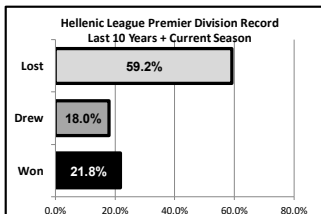

Quarter Finals		
Binfield	v	Fairford
Bishops Cleeve or Tuffley Rov	v	Wellington
Moreton Rangers	v	Risborough Rangers
Reading City	v	Flackwell Heath

Semi Finals		
v	v	
v	v	

Final		
v	v	

Fairford Town Historical Record - Last 10 Seasons Plus Current

Season	League & Division	FAC	FAV	Pld	Won	Drew	Lost	For	Agst	Pts	Position	Top Scorer	
2009/10	Hellenic Premier	EP	2QR	42	6	11	25	47	95	29	20 out of 22	J. Magani 7	
2010/11	Hellenic Premier	EP	1st	42	4	8	30	46	125	20	21 out of 22	R. Williams 7	
2011/12	Hellenic Premier	PR	1st	42	8	5	27	47	109	29	20 out of 21	N. Gambling 16	
2012/13	Hellenic Div 1 West	EP	1st	30	19	4	7	65	38	58	4 out of 16	D. Bailey 16	
2013/14	Hellenic Div 1 West	EP	2QR	28	15	6	7	69	39	51	4 out of 15	N. Gambling 20	
2014/15	Hellenic Div 1 West	EP	1QR	28	5	6	17	45	76	21	14 out of 15	J. Allen 10	
2015/16	Hellenic Div 1 West	n/a	1st	26	18	3	5	60	27	57	4 out of 14	J. Ellis 14	
2016/17	Hellenic Div 1 West	EP	1st	30	24	3	3	131	26	75	1 out of 16	J. Milhench / L. Smith 31	
2017/18	Hellenic Premier	EP	1QR	38	6	10	22	59	98	28	18 out of 20	L. Smith 22	
2018/19	Hellenic - Premier	EP	1QR	36	13	4	19	52	66	43	13 out of 19	J. Thomas 14	
2019/20	Hellenic - Premier	PR	2nd	11	9	0	2	27	15	27	2 out of 19	C. Thompson 12	
Totals					353	127	60	164	648	714			
Won:Drew:Lost Ratio						36.0%	17.0%	46.5%					

* Indicates FA Trophy rather than FA Vase

League	W	D	L	F	A	Pts	W:L:D Ratio	W%	D%	L%
Hellenic League Division One West	142	81	22	39	370	206	Won:Drew:Lost Ratio	57.0%	15.5%	27.5%
Hellenic League Prem Div	211	46	38	125	278	508	Won:Drew:Lost Ratio	21.8%	18.0%	59.2%

Last Season - 2018-19

UHSLESPORT Hellenic League Premier Division

	Pld	W	D	L	F	A	Pts
1 Wantage Town	36	22	7	7	81	42	73
2 Brimscombe & Thrupp	36	22	5	9	74	47	71
3 Brackley Town Saints	36	22	4	10	71	47	70
4 Bishops Cleeve	36	20	9	7	80	47	69
5 Shrivenham	36	19	4	13	66	62	61
6 Windsor	36	18	6	12	67	46	60
7 Ascot United	36	15	12	9	72	49	57
8 Flackwell Heath	36	14	10	12	49	48	52
9 Binfield	36	14	8	14	59	62	50
10 Royal Wootton Bassett	36	14	7	15	66	71	49
11 Lydney Town	36	14	6	16	56	69	48
12 Holmer Green	36	14	6	16	47	65	48
13 Fairford Town	36	13	4	19	52	66	43
14 Virginia Water	36	10	12	14	50	52	42
15 Tuffley Rovers	36	9	10	17	57	68	37
16 Longlevens	36	11	4	21	52	64	37
17 Ardley United	36	10	7	19	59	77	37
18 Reading City	36	10	1	25	50	82	31
19 Abingdon United	36	8	4	24	36	80	28

Burnham
Easington Sports
Westfields

Results 2018-19

Home	Away	Home	Away
L 2 - 3	L 1 - 4		
L 1 - 3	W 2 - 1		W 1 - 0
W 2 - 1	L 1 - 2		
D 0 - 0	W 3 - 0		
L 0 - 2	L 0 - 3		L 1 - 5
D 1 - 1	L 0 - 2		
L 1 - 4	L 0 - 3		
L 1 - 2	W 2 - 1		
L 1 - 2	D 1 - 1		W 2 - 1
D 3 - 3	L 1 - 2		
W 2 - 0	L 0 - 1	W 3 - 1	W 3 - 1
W 5 - 0	W 2 - 1	W 4 - 1	
W 2 - 1	L 1 - 3		
W 3 - 0	L 0 - 3		W 3 - 1
L 1 - 2	W 2 - 1	W 3 - 2	
W 1 - 0	W 5 - 4		
L 0 - 3	L 1 - 3		W 3 - 1
L 1 - 2	W 3 - 2		

L 1 - 2
W 3 - 0

Bluefin Sport
myClubinsurance

For amateur and semi-professional sports clubs

To make sure you are appropriately covered, our myClubinsurance policy can be built around your particular needs. Whether you require stand-alone liability cover or full buildings and contents protection, the policy can be adapted to suit.

LIABILITIES

BUILDINGS AND STADIA

CONTENTS

BUSINESS INTERRUPTION

FIXED FLOODLIGHTS

SCOREBOARDS AND SIGHTSCREENS

FIXED GOALS/POSTS

PLAYING SURFACES (NATURAL / ARTIFICIAL)

0345 872 5060
myclub@bluefinsport.co.uk | bluefinsport.co.uk/myclub