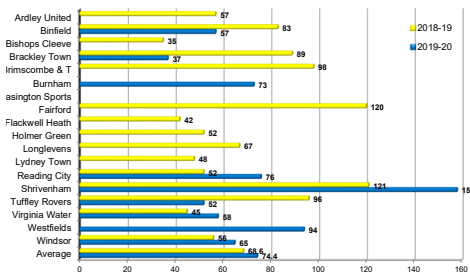

RWBTFC Attendances - Season 2019-20 (and comparison to 2018-19)