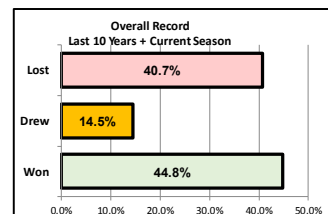

Malvern Town Historical Record - Last 10 Seasons Plus Current

Season	League & Division	FAC	FAV	Pld	Won	Drew	Lost	For	Agst	Pts	Position	Top Scorer	
2009/10	Midland Alliance	Prelim	1st	42	9	8	25	64	96	35	19 out of 22	Not known	
2010/11	Midland Alliance	Prelim	1st	44	4	6	34	38	147	18	23 out of 23	Not known	
2011/12	West Midlands Prem	Ex Pr	1QR	42	15	10	17	75	81	55	13 out of 22	Not known	
2012/13	West Midlands Prem	Ex Pr	1QR	42	14	8	20	67	92	50	13 out of 22	Not known	
2013/14	West Midlands Prem	NA	1QR	42	16	3	23	74	95	51	14 out of 22	Not known	
2014/15	West Midlands Prem	NA	1QR	42	23	9	10	110	59	78	5 out of 22	Not known	
2015/16	West Midlands Prem	Ex Pr	2QR	42	25	3	14	114	72	78	3 out of 22	Not known	
2016/17	West Midlands Prem	Ex Pr	1st	38	25	4	9	120	56	79	4 out of 20	Not known	
2017/18	West Midlands Prem	Ex Pr	1QR	38	26	5	7	113	65	83	3 out of 20	Not known	
2018/19	West Midlands Prem	Prelim	1QR	38	26	4	8	103	36	82	4 out of 20	J. Hunt 23	
2019/20	Hellenic D1 West	Ex Pr	2QR*	3	2	0	1	13	7	6	7 out of 16	H. Clark 7	
Totals					413	185	60	168	891	806			
Won:Drew:Lost Ratio						44.8%	14.5%	40.7%					

* Still in competition

League & Division	Pld	Won	Drew	Lost	For	Agst	Won:Drew:Lost Ratio	15.1%	16.3%	68.6%
Midland Alliance	86	13	14	59	102	243	Won:Drew:Lost Ratio	15.1%	16.3%	68.6%
West Midlands (Regional) Premier	324	170	46	108	776	556	Won:Drew:Lost Ratio	52.5%	14.2%	33.3%
Hellenic Division 1 West	3	2	0	1	13	7	Won:Drew:Lost Ratio	66.7%	0.0%	33.3%

Last Season - 2018-19

West Midlands (Regional) League Premier Division

	P	W	D	L	F	A	Pts
1 Tividale	38	29	4	5	133	32	91
2 Haughmond	38	28	3	7	118	38	87
3 Wolverhampton Casuals	38	25	7	6	111	44	82
4 Malvern Town	38	26	4	8	103	36	82
5 Wednesfield	38	24	6	8	86	54	78
6 Bewdley Town	38	21	7	10	82	53	70
7 Hereford Lads Club	38	19	6	13	80	52	63
8 Black Country Rangers	38	18	6	14	88	79	60
9 Wellington	38	17	6	15	80	72	57
10 Dudley Town	38	15	9	14	72	70	54
11 Cradley Town	38	15	5	18	67	79	50
12 AFC Bridgnorth	38	13	9	16	64	75	48
13 Bilston Town Community	38	12	6	20	59	91	42
14 Pershore Town 88	38	11	6	21	66	100	39
15 Dudley Sports	38	9	10	19	50	91	37
16 Shawbury United	38	10	6	22	63	111	36
17 Smethwick Rangers	38	10	5	23	33	103	35
18 Wem Town	38	9	2	27	38	101	29
19 Shifnal Town	38	8	4	26	62	91	28
20 Pegasus Juniors	38	4	3	31	26	109	15

Results 2018-19

Home	Away
D 1 - 1	D 1 - 1
L 2 - 3	W 4 - 1
L 1 - 2	L 0 - 1
L 0 - 3	W 3 - 1
W 4 - 0	W 4 - 0
L 1 - 4	W 2 - 0
W 2 - 0	W 4 - 2
L 0 - 2	W 2 - 1
L 1 - 4	W 5 - 1
L 1 - 3	W 2 - 0
D 1 - 1	D 1 - 1
W 3 - 0	W 4 - 0
W 3 - 0	W 4 - 0
W 2 - 0	W 5 - 0
W 2 - 0	W 2 - 1
W 6 - 0	W 3 - 0
W 3 - 1	W 3 - 1
W 4 - 0	W 5 - 1
W 5 - 0	W 7 - 0

Bluefin Sport

myClubinsurance

For amateur and semi-professional sports clubs

To make sure you are appropriately covered, our myClubinsurance policy can be built around your particular needs. Whether you require stand-alone liability cover or full buildings and contents protection, the policy can be adapted to suit.

- LIABILITIES
- BUILDINGS AND STADIA
- CONTENTS
- BUSINESS INTERRUPTION
- FIXED FLOODLIGHTS
- SCOREBOARDS AND SIGHTSCREENS
- FIXED GOALS/POSTS
- PLAYING SURFACES (NATURAL / ARTIFICIAL)

0345 872 5060
myclub@bluefinsport.co.uk | bluefinsport.co.uk/myclub