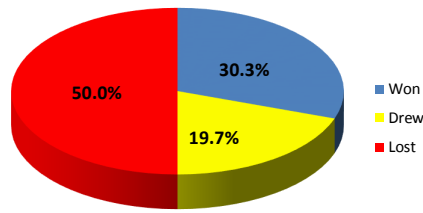

Most Frequent Results		Games
Draw 1 - 1		114
Lose 0 - 1		88
Win 2 - 1		75
Win 1 - 0		68
Lose 1 - 2		67
Draw 2 - 2		63

% of Games Won, Drawn & Lost in Hellenic League (Total)

% of Games Won, Drawn & Lost in Hellenic League (Premier Division)