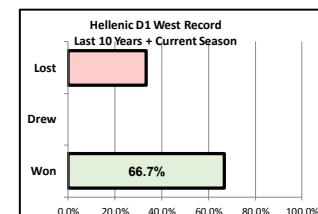

Malvern Town Historical Record - Last 10 Seasons Plus Current

Season	League & Division	FAC	FAV	Pld	Won	Drew	Lost	For	Agst	Pts	Position	Top Scorer	
2009/10	Midland Alliance	Prelim	1st	42	9	8	25	64	96	35	19 out of 22	Not known	
2010/11	Midland Alliance	Prelim	1st	44	4	6	34	38	147	18	23 out of 23	Not known	
2011/12	West Midlands Prem	Ex Pr	1QR	42	15	10	17	75	81	55	13 out of 22	Not known	
2012/13	West Midlands Prem	Ex Pr	1QR	42	14	8	20	67	92	50	13 out of 22	Not known	
2013/14	West Midlands Prem	NA	1QR	42	16	3	23	74	95	51	14 out of 22	Not known	
2014/15	West Midlands Prem	NA	1QR	42	23	9	10	110	59	78	5 out of 22	Not known	
2015/16	West Midlands Prem	Ex Pr	2QR	42	25	3	14	114	72	78	3 out of 22	Not known	
2016/17	West Midlands Prem	Ex Pr	1st	38	25	4	9	120	56	79	4 out of 20	Not known	
2017/18	West Midlands Prem	Ex Pr	1QR	38	26	5	7	113	65	83	3 out of 20	Not known	
2018/19	West Midlands Prem	Prelim	1QR	38	26	4	8	103	36	82	4 out of 20	J. Hunt 23	
2019/20	Hellenic D1 West	Ex Pr	2QR*	3	2	0	1	13	7	6	7 out of 16	H. Clark 7	
Totals					413	185	60	168	891	806			
Won:Drew:Lost Ratio						44.8%	14.5%	40.7%					

* Still in competition

League & Division	Pld	Won	Drew	Lost	For	Agst	Won:Drew:Lost Ratio	15.1%	16.3%	68.6%
Midland Alliance	86	13	14	59	102	243	Won:Drew:Lost Ratio	15.1%	16.3%	68.6%
West Midlands (Regional) Premier	324	170	46	108	776	556	Won:Drew:Lost Ratio	52.5%	14.2%	33.3%
Hellenic Division 1 West	3	2	0	1	13	7	Won:Drew:Lost Ratio	66.7%	0.0%	33.3%

Last Season - 2018-19

West Midlands (Regional) League Premier Division

	P	W	D	L	F	A	Pts
1 Tividale	38	29	4	5	133	32	91
2 Haughmond	38	28	3	7	118	38	87
3 Wolverhampton Casuals	38	25	7	6	111	44	82
4 Malvern Town	38	26	4	8	103	36	82
5 Wednesfield	38	24	6	8	86	54	78
6 Bewdley Town	38	21	7	10	82	53	70
7 Hereford Lads Club	38	19	6	13	80	52	63
8 Black Country Rangers	38	18	6	14	88	79	60
9 Wellington	38	17	6	15	80	72	57
10 Dudley Town	38	15	9	14	72	70	54
11 Cradley Town	38	15	5	18	67	79	50
12 AFC Bridgnorth	38	13	9	16	64	75	48
13 Bilston Town Community	38	12	6	20	59	91	42
14 Pershore Town 88	38	11	6	21	66	100	39
15 Dudley Sports	38	9	10	19	50	91	37
16 Shawbury United	38	10	6	22	63	111	36
17 Smethwick Rangers	38	10	5	23	33	103	35
18 Wem Town	38	9	2	27	38	101	29
19 Shifnal Town	38	8	4	26	62	91	28
20 Pegasus Juniors	38	4	3	31	26	109	15

Results 2018-19

Home	Away
D 1 - 1	D 1 - 1
L 2 - 3	W 4 - 1
L 1 - 2	L 0 - 1
L 0 - 3	W 3 - 1
W 4 - 0	W 4 - 0
L 1 - 4	W 2 - 0
W 2 - 0	W 4 - 2
L 0 - 2	W 2 - 1
L 1 - 4	W 5 - 1
L 1 - 3	W 2 - 0
D 1 - 1	D 1 - 1
W 3 - 0	W 4 - 0
W 3 - 0	W 4 - 0
W 2 - 0	W 5 - 0
W 2 - 0	W 2 - 1
W 6 - 0	W 3 - 0
W 3 - 1	W 3 - 1
W 4 - 0	W 5 - 1
W 5 - 0	W 7 - 0

Bluefin Sport

myClubinsurance

For amateur and semi-professional sports clubs

To make sure you are appropriately covered, our myClubinsurance policy can be built around your particular needs. Whether you require stand-alone liability cover or full buildings and contents protection, the policy can be adapted to suit.

- LIABILITIES
- BUILDINGS AND STADIA
- CONTENTS
- BUSINESS INTERRUPTION
- FIXED FLOODLIGHTS
- SCOREBOARDS AND SIGHTSCREENS
- FIXED GOALS/POSTS
- PLAYING SURFACES (NATURAL / ARTIFICIAL)

0345 872 5060
myclub@bluefinsport.co.uk | bluefinsport.co.uk/myclub