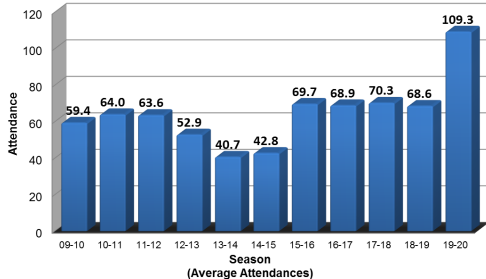

Wednesday 11th September 2019

Longlevens v Moreton Rangers

RWBTFC Average Home League Attendances - Last 10 Years plus current season

RWBTFC Attendances - Season 2019-20 (and comparison to 2018-19)

F.A. Competitions