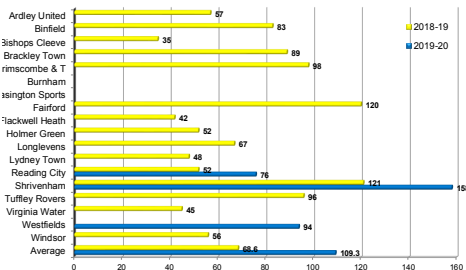

RWBTFC Attendances - Season 2019-20 (and comparison to 2018-19)