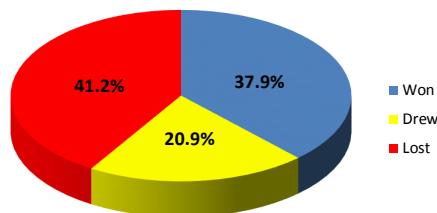

Most Frequent Results		Games
Draw 1 - 1		114
Lose 0 - 1		88
Win 2 - 1		75
Win 1 - 0		68
Lose 1 - 2		67
Draw 2 - 2		63

% of Games Won, Drawn & Lost in Hellenic League (Total)

% of Games Won, Drawn & Lost in Hellenic League (Premier Division)