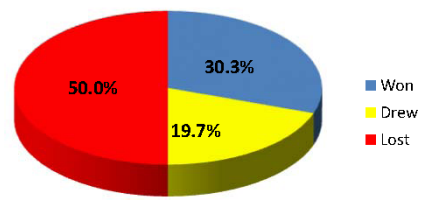

% of Games Won, Drawn & Lost in Hellenic League (Premier Division)

Royal Wootton Bassett Town F.C.

Would like to thank our various sponsors for this coming season.

Senior Section

First Team Shirt Sponsor: **Mather & Murray**

Ladies Team: **Aftech & TWB Scrap**

Dev Team Hospitality: www.snackandsandwich.co.uk

Youth Section

EPOC Properties & Clements Building Contractors(U18 Blue), Barnes Coaches (U18 Yellow), Railston & EPOC Properties (U16),

J. Rouse & Sons and Catalent (U15)

Bevirs Solicitors (U14), Howard Tenens (U13)

Mason Price (U9), Wason & Webb (U8)

Advertising Boards

Aftech, TWB Scrap, C.S. building Services, Arctic Services, Advanced Sports Coaching Ltd, KG Sports Massage, Topping & Van Gerwen, Crump Butchers, Atwell Martin, Park Flooring, Don Rogers Sports, Sally Pussey's, SJ Curtis, Awdry Bailey Douglas, Barnes Coaches, Haine & Smith