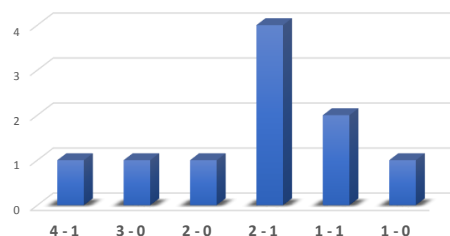

RWBTF v Shrivenham previous scores

Caution Offence 1	Caution Offence 2	Caution Offence 3	On field Sanction
Dissent	-	-	Sin Bin
Dissent	Non Dissent	-	Sin Bin, Caution Recorded (No Send Off)
Dissent	Non Dissent Caution	Non Dissent Caution	Sin Bin, Send Off for 5'
Dissent	Dissent	-	Sin Bin x2, unable to rejoin, but can be substituted after 2nd Sin Bin if not all Substitutes used
Dissent	Non Dissent Caution	Dissent	Sin Bin, Caution Recorded, Sin Bin, unable to rejoin and CANNOT be substituted
Non Dissent Caution	Dissent	-	Caution Recorded, Sin Bin
Non Dissent Caution	Dissent	Non Dissent Caution	Caution Recorded, Sin Bin, Send Off for 5'
Non Dissent Caution	Dissent	Dissent	Caution Recorded, Sin Bin, Sin Bin - unable to rejoin, and CANNOT be substituted after 2nd Sin Bin

Caution 1	Caution 2	Caution 3	Can re-enter	Can be substituted
D	C	-	Y	Y*
D	D	-	N	Y*
C	C	-	Y	Y*
D	C	D	N	N
C	C	C	N	N
C	D	C	N	N

D = Dissent C = other cautionable offences
*substitution only allowed after Sin Bin period has been served and provided the team has not used all permitted substitutions.