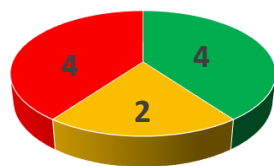

MATCH DAY PROCESS

Repeat Offenders (this will be a different approach than expected)

If a temporary dismissed player:

- commits another YC offence or RC offence during the sin bin period cannot take any further part in the game and cannot be substituted
- Commits a non-dissent caution at any time on the field of play in addition to the sin bin period will continue to play.
- Commits a 2nd Dissent caution (and no other offences) will receive a 2nd period in the sin bin. At the end of that period, the player can take no further part in the game but can be substituted.
- Commits a 2nd dissent action and has already had a non Dissent caution will take no further part in the game and cannot be substituted

All other Laws of the Game remain unaffected (i.e. 2 Non-Dissent Yellow cards)

RWBTF v Shrivenham Previous Meetings

■ Won ■ Draw ■ Lost