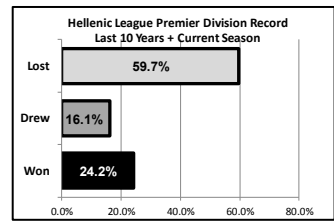

Bluefin Sport Challenge Cup & Banbury Litho Floodlit Cup

Opponents - 10 Year Record

Challenge Cup - Winners

1998-99	Burnham
1999-00	Swindon Supermarine
2000-01	Carterton Town
2001-02	Gloucester United
2002-03	Yate Town
2003-04	Didcot Town
2004-05	Didcot Town
2005-06	Didcot Town
2006-07	Hungerford Town
2007-08	Hungerford Town
2008-09	Almondsbury Town
2009-10	Ardley United
2010-11	Holyport
2011-12	Highworth Town
2012-13	Oxford City Nomads
2013-14	Ascot United
2014-15	Ardley United
2015-16	Flackwell Heath
2016-17	Bracknell Town
2017-18	Bracknell Town
2018-19	Ascot United