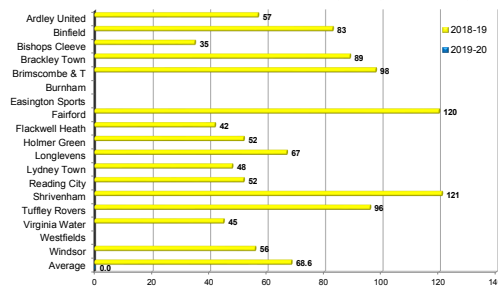

First Team Statistics

Hellenic Prem Fixtures & Results

Current Season 2019-20				
Appearances	As			Goals
	Starts	Sub	Total	
Giorgio Wrona	1		1	
Bradley Paglianioli	1		1	1
Mani Roper	1		1	
Jonny Davoile	1		1	
Callum Parsons	1		1	2
Tom Cole	1		1	
Tinashe Gwavava	1		1	
Tyron Leigh	1		1	
Declan Lehmann	1		1	
Rhys Talmarsh	1		1	
Caine Bradbury	1		1	
Matt Bennett		1	1	
Danny Langford		1	1	
Harrison Lea		1	1	
Steve Yeardley			0	
Adam Corcoran			0	
Dale Richards			0	
Callum Wright			0	
Tony Joyce			0	
Lee Beale			0	
Alfie Presley			0	
Chris Jackson			0	
Zak Eadle			0	

RWBTCFC Career	
Apps	Goals
93	7
41	19
16	0
5	0
4	2
4	0
1	0
1	0
1	0
1	0
1	0
1	0
1	0
186	55
4	0
1	0
507	77
195	10
164	18
82	4
48	0
8	0
0	0
33	1
0	0