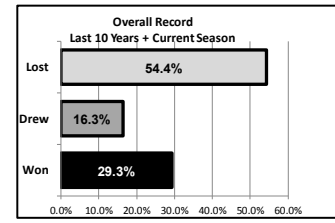

Bluefin Sport Challenge Cup & Banbury Litho Floodlit Cup

Opponents - 10 Year Record

Challenge Cup - Winners

1998-99	Burnham
1999-00	Swindon Supermarine
2000-01	Carterton Town
2001-02	Gloucester United
2002-03	Yate Town
2003-04	Didcot Town
2004-05	Didcot Town
2005-06	Didcot Town
2006-07	Hungerford Town
2007-08	Hungerford Town
2008-09	Almondsbury Town
2009-10	Ardley United
2010-11	Holyport
2011-12	Highworth Town
2012-13	Oxford City Nomads
2013-14	Ascot United
2014-15	Ardley United
2015-16	Flackwell Heath
2016-17	Bracknell Town
2017-18	Bracknell Town
2018-19	Ascot United