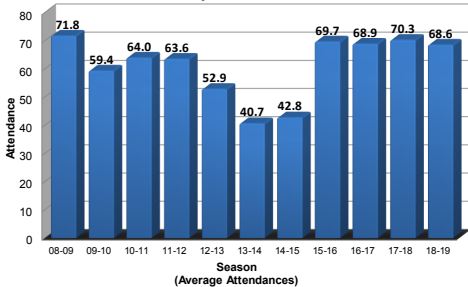

RWBTCFC Average Home League Attendances - Last 10 Years plus current season