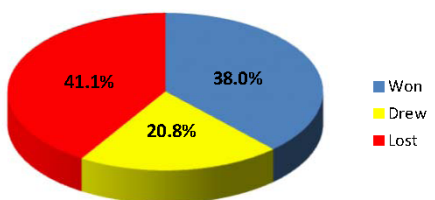

Nickname	Bassett
Record Gate	2,103 v Swindon Town (1991)
Best Gate - 2017/18	144 - Highworth Town
Average Hellenic Attendance 2017/18	70.3 (up from 68.9 in 16/17)
Top Scorer - 2017/18	Sam Collier - 11 Goals
Record Known Win	16 - 0 v Clyffe Pypard (1933/34)
Record Known Defeat	1 - 16 v Warminster T (3/11/1945)

Most Frequent Results	Games
Draw 1 - 1	114
Lose 0 - 1	88
Win 2 - 1	75
Win 1 - 0	68
Lose 1 - 2	67
Draw 2 - 2	62

% of Games Won, Drawn & Lost in Hellenic League (Total)