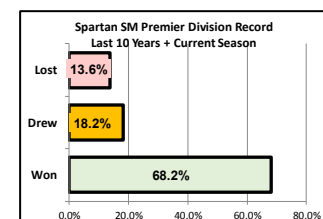

* Were in FA Trophy in these seasons

League	Pld	Won	Drew	Lost	For	Agst	Won:Drew:Lost Ratio	38.0%	19.6%	42.5%
Southern League One Central	332	126	65	141	504	542	Won:Drew:Lost Ratio	38.0%	19.6%	42.5%
Spartan S.Midland One East	42	9	6	27	40	88	Won:Drew:Lost Ratio	21.4%	14.3%	64.3%
Spartan S.Midland Premier	44	30	8	6	113	42	Won:Drew:Lost Ratio	68.2%	18.2%	13.6%