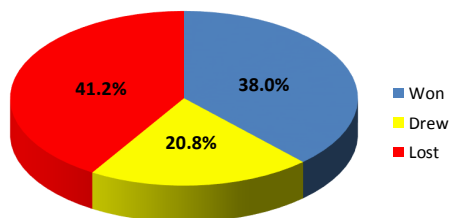

Pld	Won	Drew	Lost	For	Agst	Pts	Won:Drew:Lost Ratio	30.3%	19.7%	50.0%
Premier Division	468	142	92	234	599	896	515	Won:Drew:Lost Ratio	51.3%	19.5%	29.2%
Division 1 West	226	116	44	66	444	310	392	Won:Drew:Lost Ratio	39.7%	22.9%	37.4%
Division 1	380	151	87	142	623	596	540	Won:Drew:Lost Ratio	39.7%	22.9%	37.4%

Nickname	Bassett
Record Gate	2,103 v Swindon Town (1991)
Best Gate - 2017/18	144 - Highworth Town
Average Hellenic Attendance 2017/18	70.3 (up from 68.9 in 16/17)
Top Scorer - 2017/18	Sam Collier - 11 Goals
Record Known Win	16 - 0 v Clyffe Pypard (1933/34)
Record Known Defeat	1 - 16 v Warminster T (3/11/1945)

Most Frequent Results	Games
Draw 1 - 1	114
Lose 0 - 1	88
Win 2 - 1	75
Win 1 - 0	68
Lose 1 - 2	67
Draw 2 - 2	62

% of Games Won, Drawn & Lost in Hellenic League (Total)