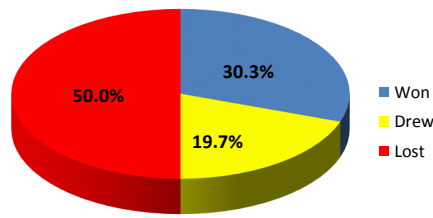

% of Games Won, Drawn & Lost in Hellenic League (Premier Division)

Royal Wootton Bassett Town F.C.

Would like to thank our various sponsors for this coming season.

Senior Section

First Team Shirt Sponsor: **Mather & Murray**

Ladies Team: **Aftech & TWB Scrap**

Dev Team Hospitality: www.snackandsandwich.co.uk

Youth Section

EPOC Properties & Clements Building Contractors(U18 Blue), Barnes Coaches (U18 Yellow), Railston & EPOC Properties (U16),

J. Rouse & Sons and Catalent (U15)

Bevirs Solicitors (U14), Howard Tenens (U13)

Mason Price (U9), Wason & Webb (U8)

Advertising Boards & Other Sponsorship

Aftech, TWB Scrap, C.S. building Services, Arctic Services,

Advanced Sports Coaching Ltd, KG Sports Massage,

Topping & Van Gerwen, Crump Butchers, Atwell Martin,

Park Flooring, Don Rogers Sports, Sally Pussey's, SJ Curtis,

Awdry Bailey Douglas, Barnes Coaches, Haine & Smith

Ty Connolly Landscaping & Surfacing