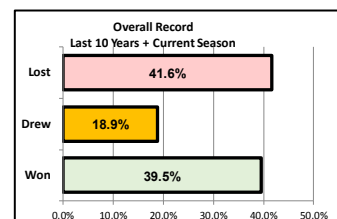

* Were in FA Trophy in these seasons

League	Pld	Won	Drew	Lost	For	Agst	Won:Drew:Lost Ratio	38.0%	19.6%	42.5%
Southern League One Central	332	126	65	141	504	542	Won:Drew:Lost Ratio	38.0%	19.6%	42.5%
Spartan S.Midland One East	42	9	6	27	40	88	Won:Drew:Lost Ratio	21.4%	14.3%	64.3%
Spartan S.Midland Premier	44	30	8	6	113	42	Won:Drew:Lost Ratio	68.2%	18.2%	13.6%